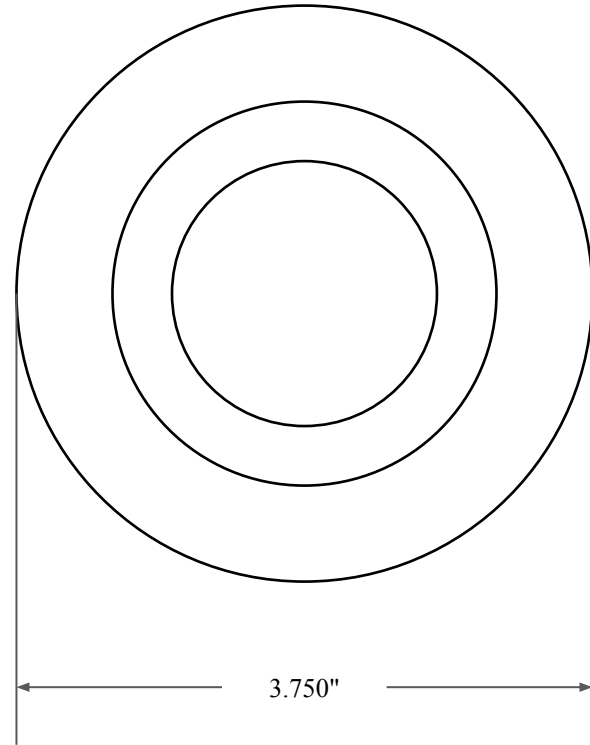

0.375"

3.000"

3.750"

| | |
|--|---|
|  <p>GLOBAL O-RING and SEAL ALL-AROUND BETTER</p> | PART NUMBER FRS10020AE |
| 14450 John F. Kennedy Blvd. Houston, TX 77032 | Fabric Reinforced Oil Seal - EPDM 75 Style A Ref: JM Clipper 5961 HIL21 PTFE |
| Information in this drawing is provided for reference only | |