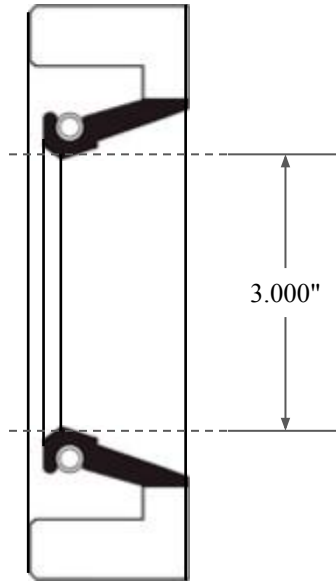

0.375"

3.000"

3.750"

| | |
|--|---|
|  <p>GLOBAL O-RING and SEAL ALL-AROUND BETTER</p> | PART NUMBER FRS10020AE |
| 14450 John F. Kennedy Blvd. Houston, TX 77032 | Fabric Reinforced Oil Seal - EPDM 75 Style A Ref: JM Clipper 5961 HIL21 PTFE |
| Information in this drawing is provided for reference only | |