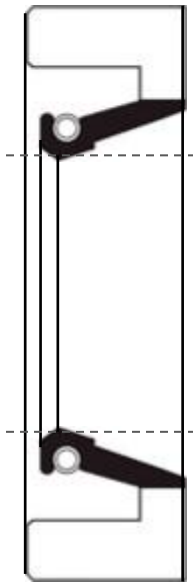

0.500"

0.500"

4.500"

5.500"

 ALL-AROUND BETTER	PART NUMBER FRS11920ANT
14450 John F. Kennedy Blvd. Houston, TX 77032	Fabric Reinforced Oil Seal - Nitrile/PTFE 75 Style A Ref: JM Clipper 9170 HIL5 PTFE
Information in this drawing is provided for reference only	