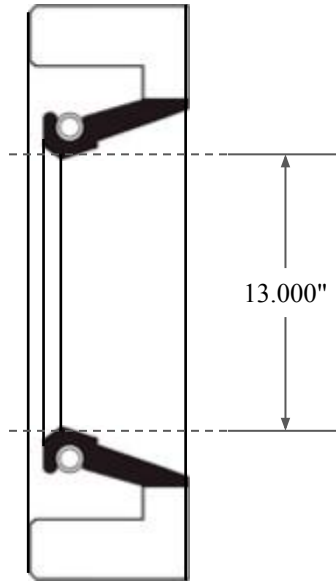

0.688"

13.000"

14.500"

 ALL-AROUND BETTER	PART NUMBER FRS14215A
14450 John F. Kennedy Blvd. Houston, TX 77032	Fabric Reinforced Oil Seal - Nitrile 90 Style A Ref: JM Clipper 13811 H1L5
Information in this drawing is provided for reference only	