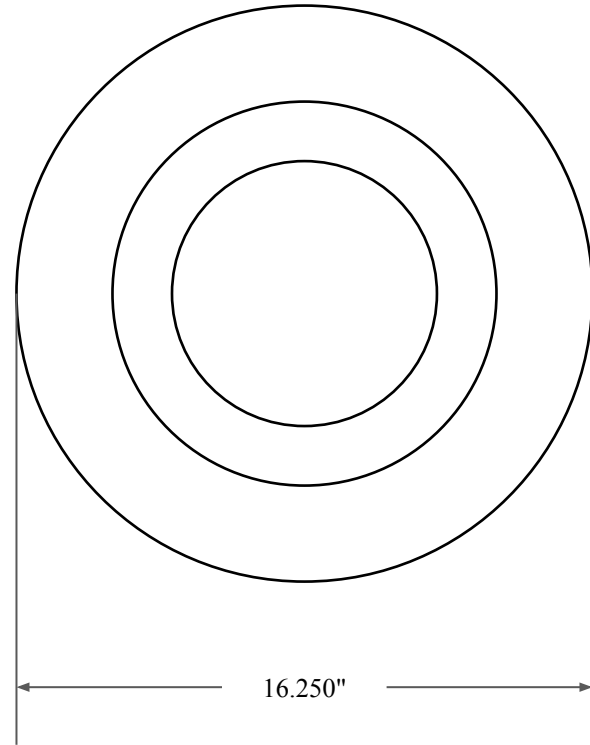

0.625"

14.250"

16.250"

 ALL-AROUND BETTER	PART NUMBER FRS14344ANT
14450 John F. Kennedy Blvd. Houston, TX 77032 www.globaloring.com	Fabric Reinforced Oil Seal - Nitrile/PTFE 75 Style A Ref: JM Clipper 11750 HIL5 PTFE
Information in this drawing is provided for reference only	