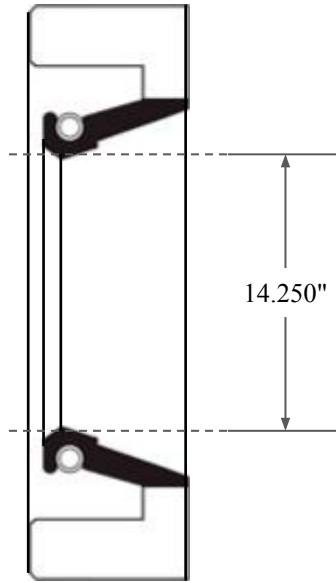

0.625"

14.250"

16.250"

 ALL-AROUND BETTER	PART NUMBER FRS14344ANT
14450 John F. Kennedy Blvd. Houston, TX 77032 www.globaloring.com	Fabric Reinforced Oil Seal - Nitrile/PTFE 75 Style A Ref: JM Clipper 11750 HIL5 PTFE
Information in this drawing is provided for reference only	