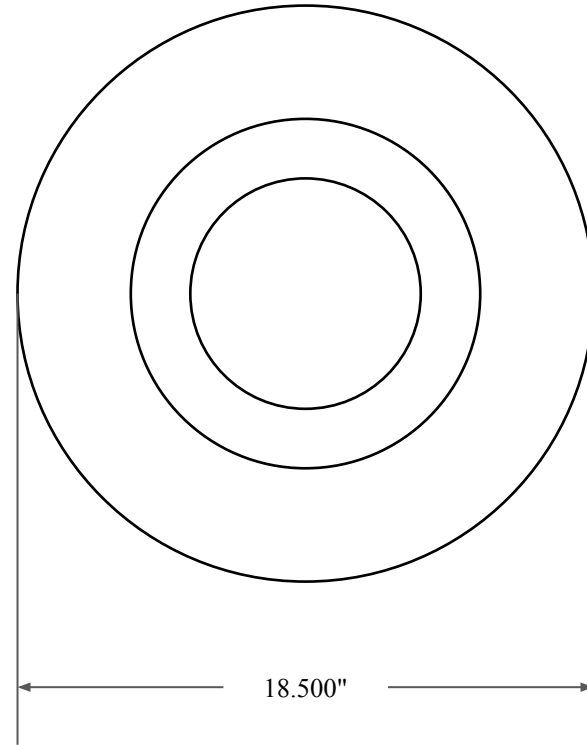

1.200"

14.438"

18.500"

 <b>GLOBAL O-RING</b> and SEAL ALL-AROUND BETTER	PART NUMBER <b>FRS14356B</b>
14450 John F. Kennedy Blvd. Houston, TX 77032	Fabric Reinforced Oil Seal - Nitrile 90 Style B Ref: JM Clipper 13149 H1L5
Information in this drawing is provided for reference only	