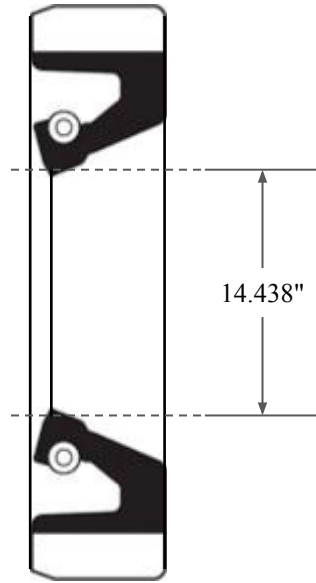

1.200"

14.438"

18.500"

 <b>GLOBAL O-RING</b> and SEAL ALL-AROUND BETTER	PART NUMBER <b>FRS14356B</b>
14450 John F. Kennedy Blvd. Houston, TX 77032	Fabric Reinforced Oil Seal - Nitrile 90 Style B Ref: JM Clipper 13149 H1L5
Information in this drawing is provided for reference only	