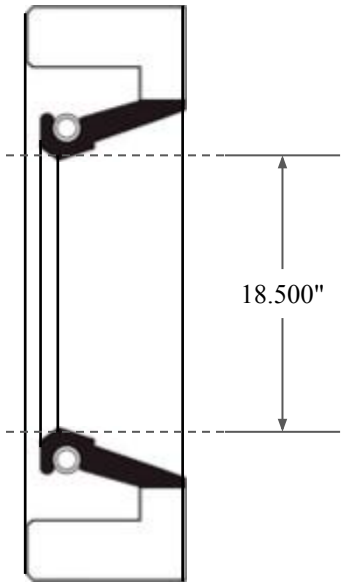

0.750"

18.500"

20.000"

 ALL-AROUND BETTER	PART NUMBER FRS14664A
14450 John F. Kennedy Blvd. Houston, TX 77032	Fabric Reinforced Oil Seal - Nitrile 90 Style A Ref: JM Clipper 18690 H1L5
Information in this drawing is provided for reference only	