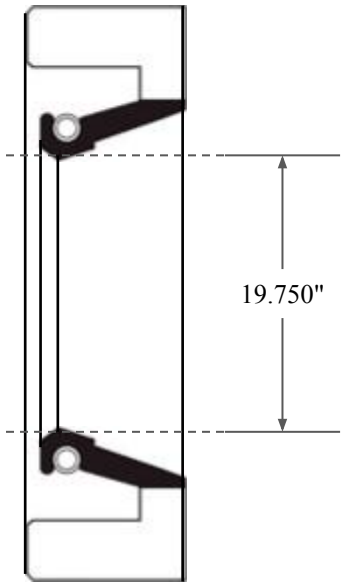

1.000"

19.750"

22.000"

 ALL-AROUND BETTER	PART NUMBER FRS14723A
14450 John F. Kennedy Blvd. Houston, TX 77032	Fabric Reinforced Oil Seal - Nitrile 90 Style A Ref: JM Clipper 9577 H1L5
Information in this drawing is provided for reference only	