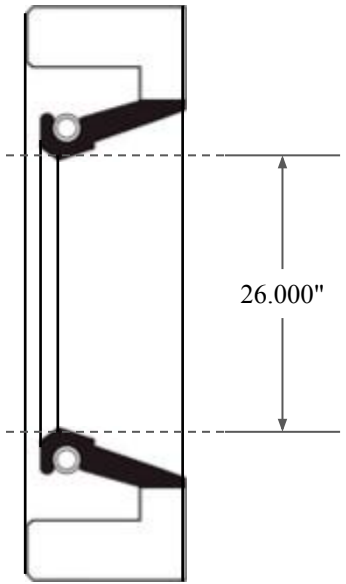

1.000"

26.000"

28.500"

 ALL-AROUND BETTER	PART NUMBER FRS14959A
14450 John F. Kennedy Blvd. Houston, TX 77032	Fabric Reinforced Oil Seal - Nitrile 90 Style A Ref: JM Clipper 17092 H1L5
Information in this drawing is provided for reference only	