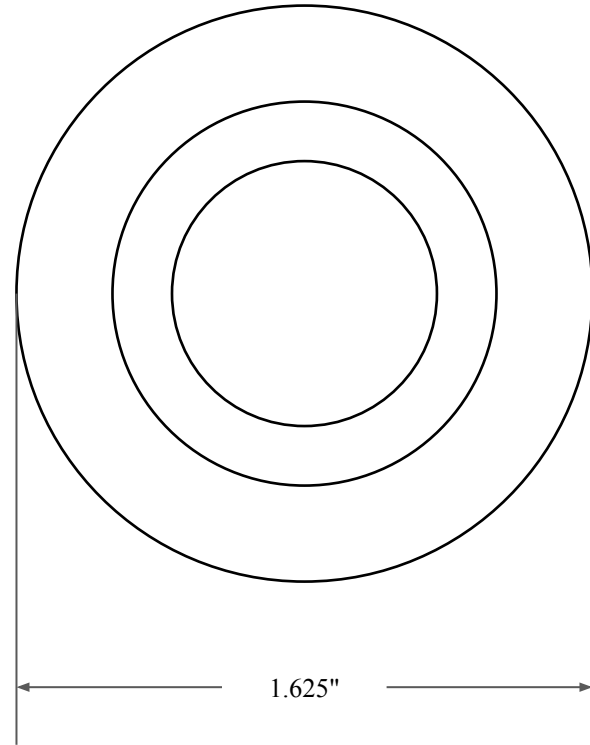

1.625"

14450 John F. Kennedy Blvd.
Houston, TX 77032

www.globaloring.com

PART
NUMBER

FRS3414ANT

Fabric Reinforced Oil Seal - Nitrile/PTFE 75 Style A
Ref: JM Clipper 9848 HIL5 PTFE