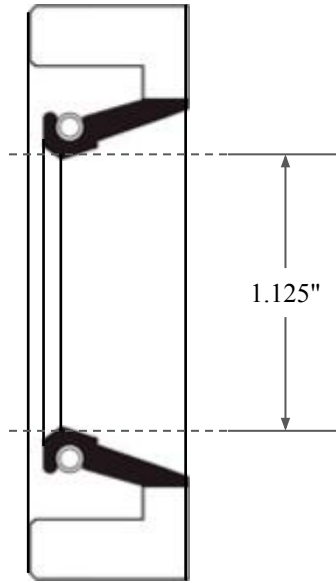

0.312"

1.125"

1.625"

14450 John F. Kennedy Blvd.
Houston, TX 77032

www.globaloring.com

PART
NUMBER

FRS3414ANT

Fabric Reinforced Oil Seal - Nitrile/PTFE 75 Style A
Ref: JM Clipper 9848 HIL5 PTFE