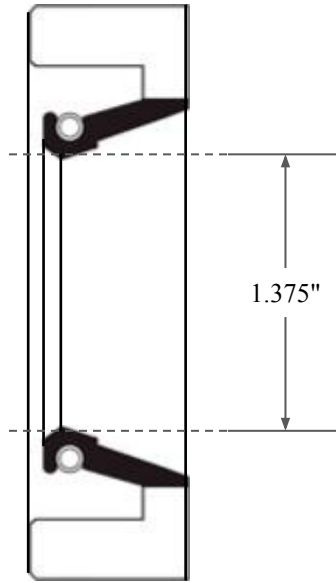

0.375"

1.375"

2.250"

14450 John F. Kennedy Blvd.
Houston, TX 77032

www.globaloring.com

PART
NUMBER

FRS4678ANT

Fabric Reinforced Oil Seal - Nitrile/PTFE 75 Style A
Ref: JM Clipper 10404 H1L5 PTFE