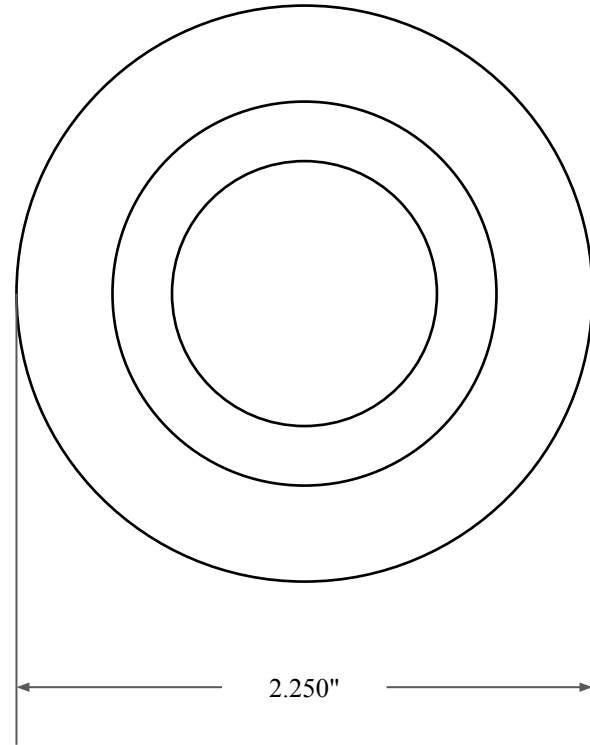

2.250"

14450 John F. Kennedy Blvd.
Houston, TX 77032

www.globaloring.com

PART
NUMBER

FRS4678ANT

Fabric Reinforced Oil Seal - Nitrile/PTFE 75 Style A
Ref: JM Clipper 10404 H1L5 PTFE