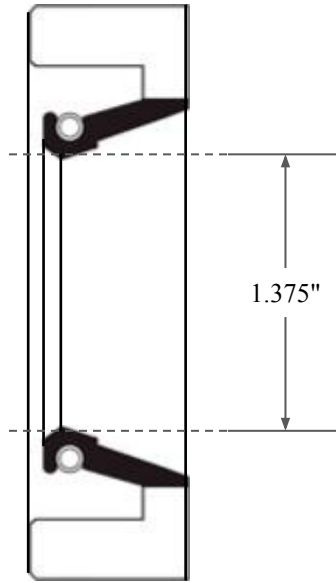

0.313"

1.375"

3.150"

 <p>GLOBAL O-RING and SEAL ALL-AROUND BETTER</p>	PART NUMBER <b>FRS4741ANT</b>
14450 John F. Kennedy Blvd. Houston, TX 77032	Fabric Reinforced Oil Seal - Nitrile/PTFE 75 Style A Ref: JM Clipper 12020 HIL5 PTFE
Information in this drawing is provided for reference only	