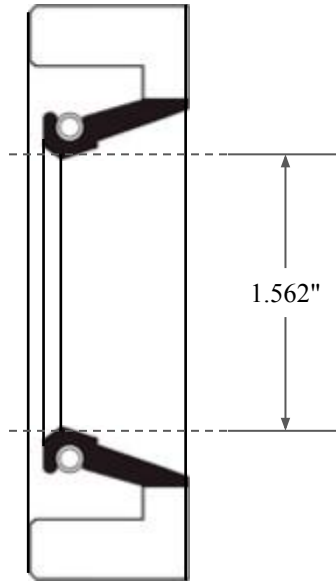

0.500"

1.562"

2.500"

14450 John F. Kennedy Blvd.
Houston, TX 77032

www.globaloring.com

PART
NUMBER

FRS5611AE

Fabric Reinforced Oil Seal - EPDM 75 Style A
Ref: JM Clipper 5536 H1L21