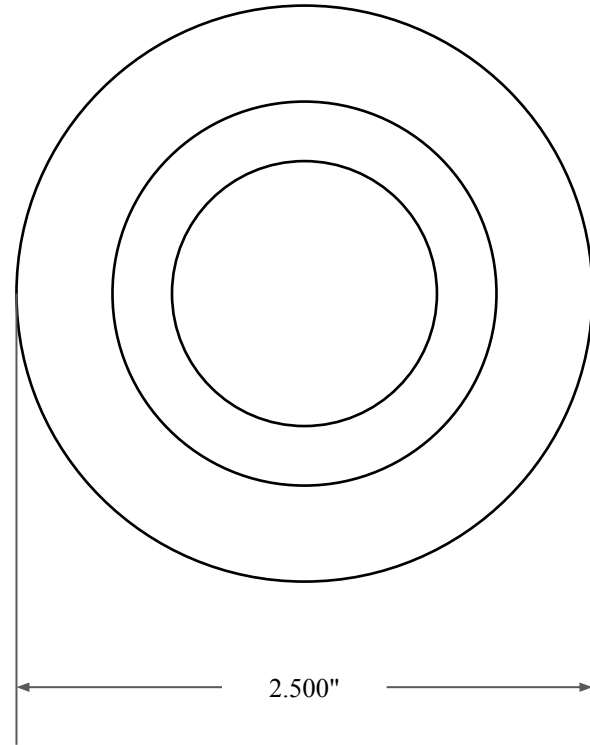

2.500"

14450 John F. Kennedy Blvd.
Houston, TX 77032

www.globaloring.com

PART
NUMBER

FRS6494ANT

Fabric Reinforced Oil Seal - Nitrile/PTFE 75 Style A
Ref: JM Clipper 9854 HIL5 PTFE