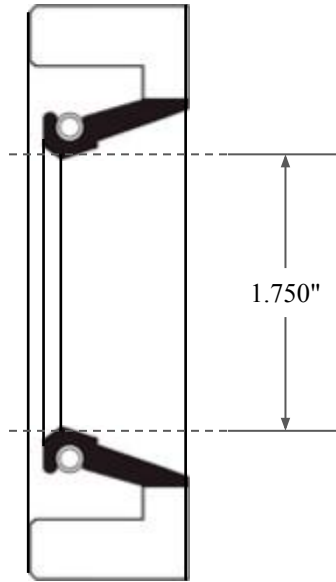

0.375"

1.750"

2.500"

14450 John F. Kennedy Blvd.
Houston, TX 77032

www.globaloring.com

PART
NUMBER

FRS6494ANT

Fabric Reinforced Oil Seal - Nitrile/PTFE 75 Style A
Ref: JM Clipper 9854 HIL5 PTFE