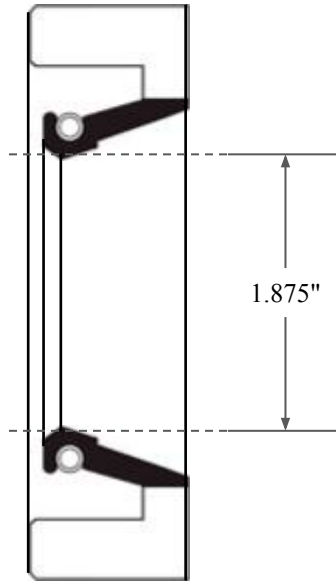

0.313"

1.875"

2.375"

 ALL-AROUND BETTER	PART NUMBER FRS6967ANT
14450 John F. Kennedy Blvd. Houston, TX 77032	Fabric Reinforced Oil Seal - Nitrile/PTFE 75 Style A Ref: JM Clipper 9366 HIL5 PTFE
Information in this drawing is provided for reference only	