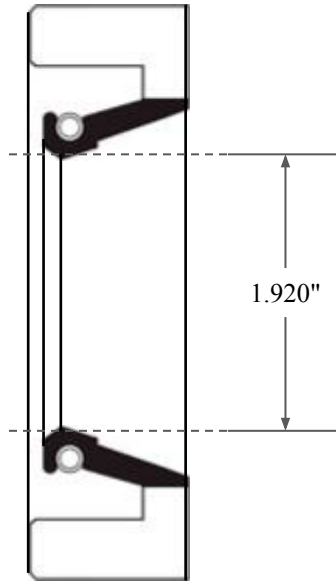

0.320"

1.920"

2.441"

14450 John F. Kennedy Blvd.
Houston, TX 77032

www.globaloring.com

PART
NUMBER

FRS7214ANT

Fabric Reinforced Oil Seal - Nitrile/PTFE 75 Style A
Ref: JM Clipper 18823 H1L5 PTFE