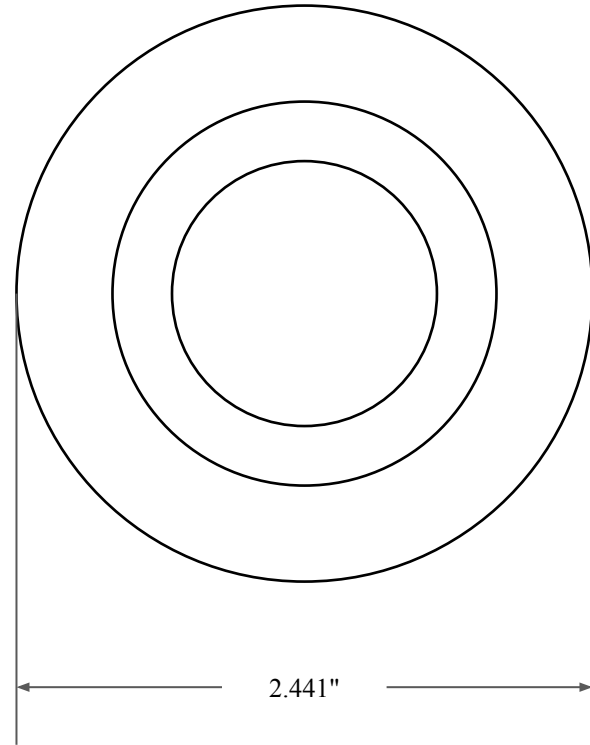

2.441"

14450 John F. Kennedy Blvd.
Houston, TX 77032

www.globaloring.com

PART
NUMBER

FRS7214ANT

Fabric Reinforced Oil Seal - Nitrile/PTFE 75 Style A
Ref: JM Clipper 18823 H1L5 PTFE