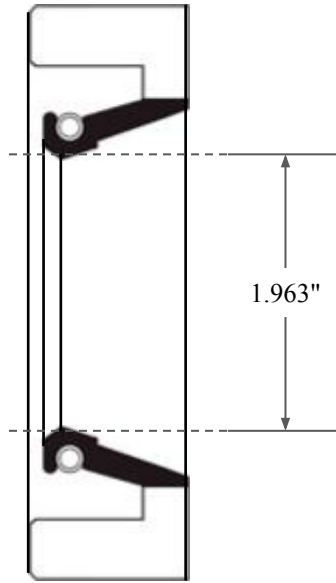

0.500"

1.963"

3.544"

14450 John F. Kennedy Blvd.
Houston, TX 77032

www.globaloring.com

PART
NUMBER

FRS7367ANT

Fabric Reinforced Oil Seal - Nitrile/PTFE 75 Style A
Ref: JM Clipper 12526 HIL5 PTFE