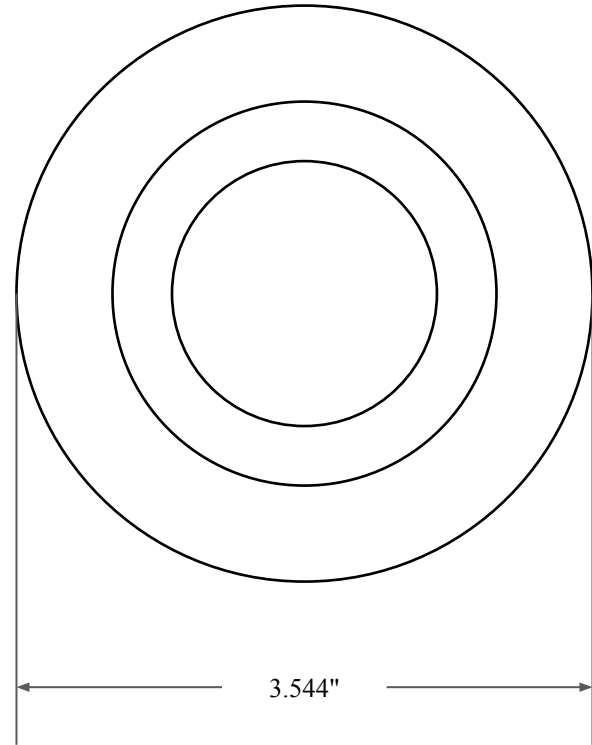

3.544"

14450 John F. Kennedy Blvd.
Houston, TX 77032

www.globaloring.com

PART
NUMBER

FRS7367ANT

Fabric Reinforced Oil Seal - Nitrile/PTFE 75 Style A
Ref: JM Clipper 12526 HIL5 PTFE