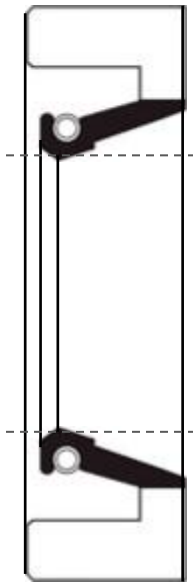

0.438"

2.000"

2.750"

 ALL-AROUND BETTER	PART NUMBER FRS7601ALT
14450 John F. Kennedy Blvd. Houston, TX 77032	Fabric Reinforced Oil Seal - Nitrile Low Temp 75 Style A
Information in this drawing is provided for reference only	