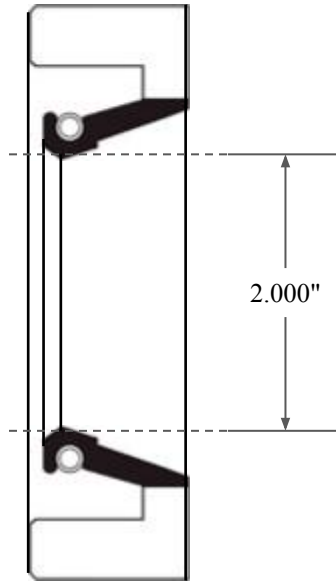

0.500"

2.000"

3.000"

14450 John F. Kennedy Blvd.
Houston, TX 77032

www.globaloring.com

PART
NUMBER

FRS7637ANT

Fabric Reinforced Oil Seal - Nitrile/PTFE 75 Style A
Ref: JM Clipper 9043 HIL5 PTFE