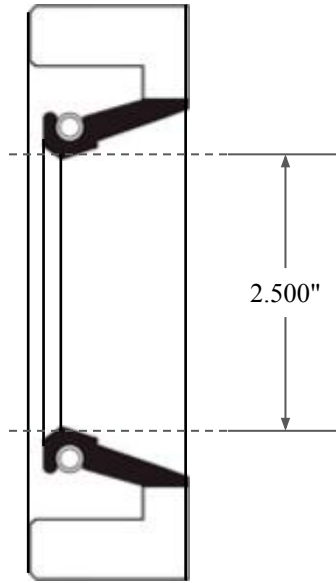

0.438"

2.500"

3.500"

 ALL-AROUND BETTER	PART NUMBER FRS9042ANT
14450 John F. Kennedy Blvd. Houston, TX 77032	Fabric Reinforced Oil Seal - Nitrile/PTFE 75 Style A Ref: JM Clipper 10208 H1L5 PTFE
Information in this drawing is provided for reference only	