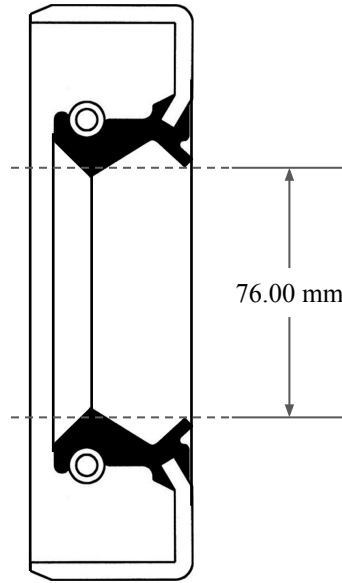

10.00 mm

76.00 mm

94.00 mm

 <b>GLOBAL O-RING</b> and SEAL ALL-AROUND BETTER	PART NUMBER <b>MOS10000TB2</b>
14450 John F. Kennedy Blvd. Houston, TX 77032	www.globaloring.com
Information in this drawing is provided for reference only	
<b>Metric Oil Seal - Nitrile Style TB2 DUAL LIP W/ SPR, MTL OD</b>	