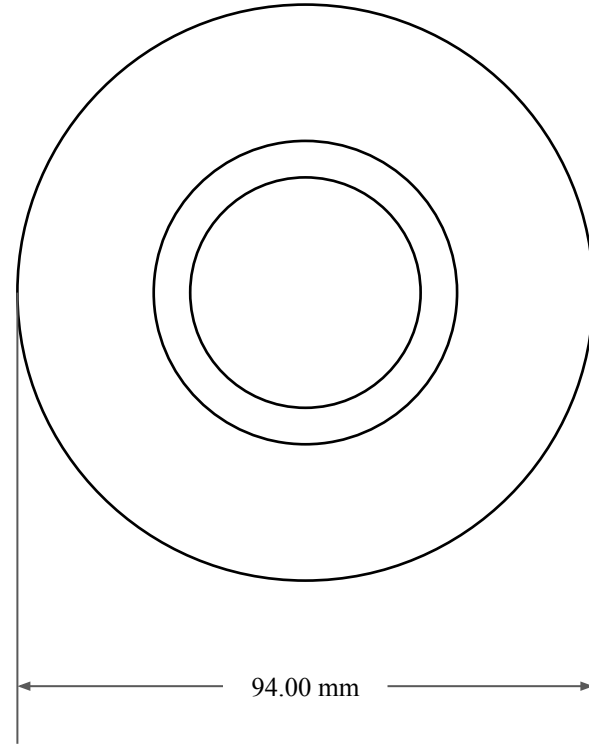

10.00 mm

76.00 mm

94.00 mm

 <b>GLOBAL O-RING</b> and SEAL ALL-AROUND BETTER	PART NUMBER <b>MOS10000TB2</b>
14450 John F. Kennedy Blvd. Houston, TX 77032	www.globaloring.com
Information in this drawing is provided for reference only	
<b>Metric Oil Seal - Nitrile Style TB2 DUAL LIP W/ SPR, MTL OD</b>	