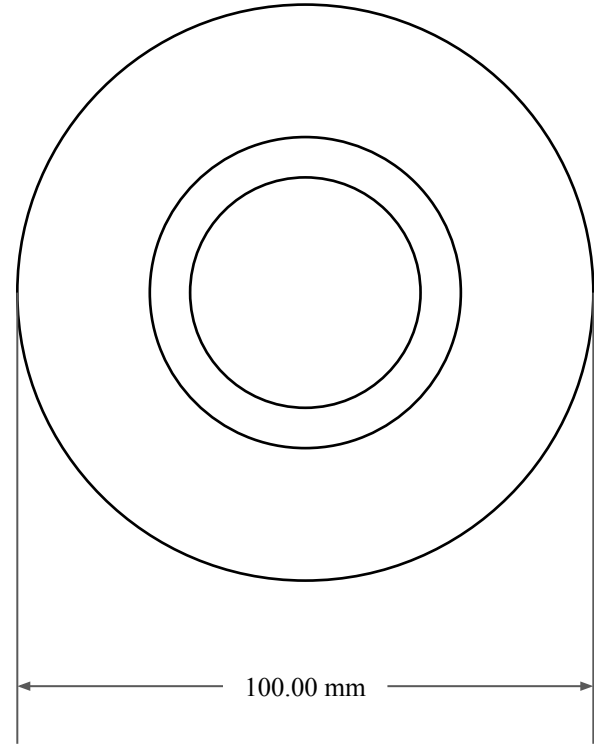

12.00  
mm

80.00 mm

100.00 mm

 <b>GLOBAL O-RING</b> and SEAL ALL-AROUND BETTER	PART NUMBER <b>MOS10258TA2</b>
14450 John F. Kennedy Blvd. Houston, TX 77032	Metric Oil Seal - Nitrile Style TA2 DUAL LIP W/ SPR, MTL OD W/ RFG
Information in this drawing is provided for reference only	

PLATE