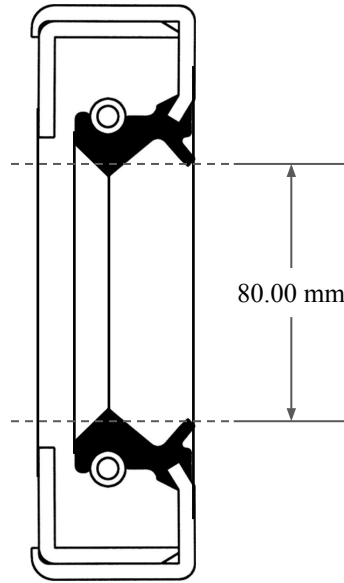

12.00  
mm

80.00 mm

100.00 mm

 <b>GLOBAL O-RING</b> and SEAL ALL-AROUND BETTER	PART NUMBER <b>MOS10258TA2</b>
14450 John F. Kennedy Blvd. Houston, TX 77032	Metric Oil Seal - Nitrile Style TA2 DUAL LIP W/ SPR, MTL OD W/ RFG
Information in this drawing is provided for reference only	

PLATE