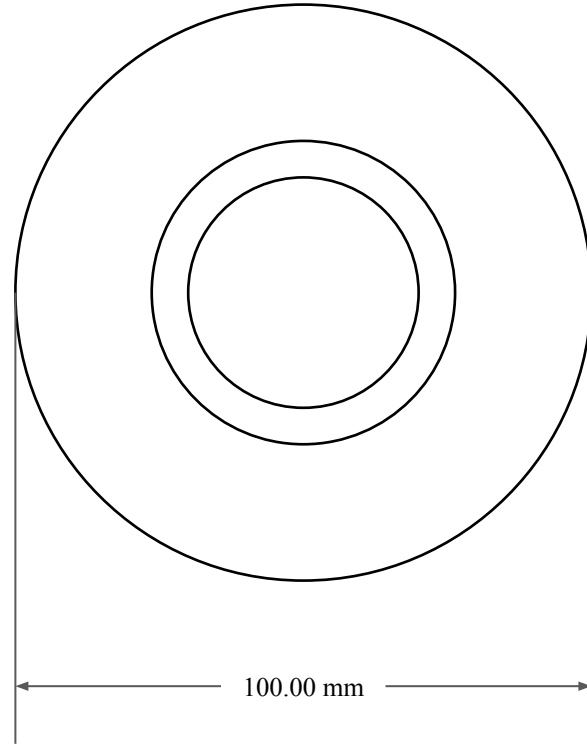

12.00  
mm

80.00 mm

100.00 mm

 <p><b>GLOBAL O-RING and SEAL</b> ALL-AROUND BETTER</p>	PART NUMBER <b>MOS10258TB2</b>
14450 John F. Kennedy Blvd. Houston, TX 77032	www.globaloring.com
Information in this drawing is provided for reference only	
<b>Metric Oil Seal - Nitrile Style TB2 DUAL LIP W/ SPR, MTL OD</b>	