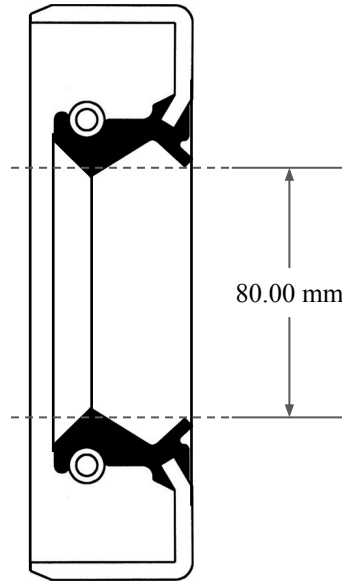

12.00  
mm

80.00 mm

100.00 mm

 <p><b>GLOBAL O-RING and SEAL</b> ALL-AROUND BETTER</p>	PART NUMBER <b>MOS10258TB2</b>
14450 John F. Kennedy Blvd. Houston, TX 77032	www.globaloring.com
Information in this drawing is provided for reference only	
<b>Metric Oil Seal - Nitrile Style TB2 DUAL LIP W/ SPR, MTL OD</b>	