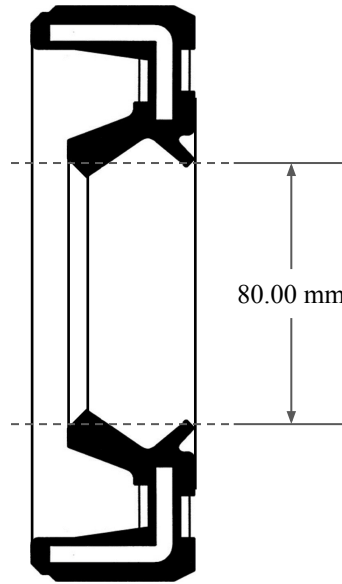

13.00
mm

80.00 mm

105.00 mm

 GLOBAL O-RING and SEAL ALL-AROUND BETTER	PART NUMBER MOS10268KC
14450 John F. Kennedy Blvd. Houston, TX 77032	www.globaloring.com
Information in this drawing is provided for reference only	

Metric Oil Seal - Nitrile Style KC
DUAL LIP NO SPR, RBR OD