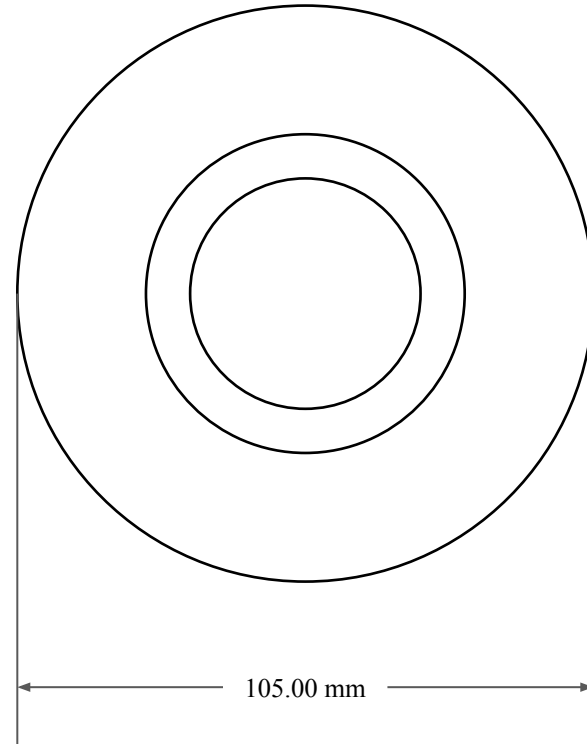

13.00
mm

80.00 mm

105.00 mm

 GLOBAL O-RING and SEAL ALL-AROUND BETTER	PART NUMBER MOS10268KC
14450 John F. Kennedy Blvd. Houston, TX 77032	www.globaloring.com
Information in this drawing is provided for reference only	

Metric Oil Seal - Nitrile Style KC
DUAL LIP NO SPR, RBR OD