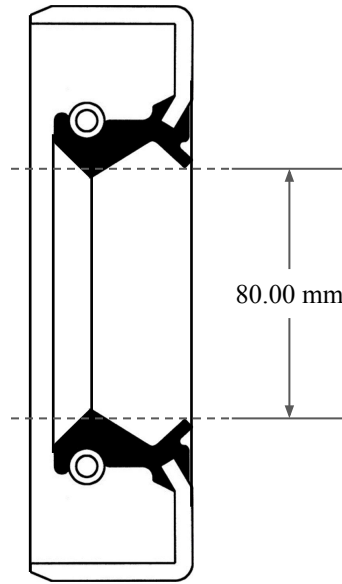

13.00  
mm

80.00 mm

105.00 mm

 <b>GLOBAL O-RING</b> and SEAL ALL-AROUND BETTER	PART NUMBER <b>MOS10268TB2</b>
14450 John F. Kennedy Blvd. Houston, TX 77032	www.globaloring.com
Information in this drawing is provided for reference only	
<b>Metric Oil Seal - Nitrile Style TB2 DUAL LIP W/ SPR, MTL OD</b>	