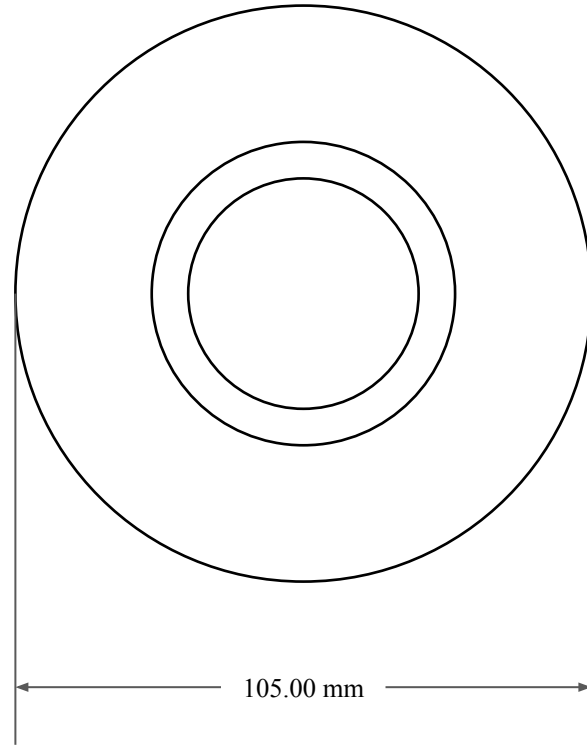

13.00  
mm

80.00 mm

105.00 mm

 <b>GLOBAL O-RING</b> and SEAL ALL-AROUND BETTER	PART NUMBER <b>MOS10268TB2</b>
14450 John F. Kennedy Blvd. Houston, TX 77032	www.globaloring.com
Information in this drawing is provided for reference only	
<b>Metric Oil Seal - Nitrile Style TB2 DUAL LIP W/ SPR, MTL OD</b>	