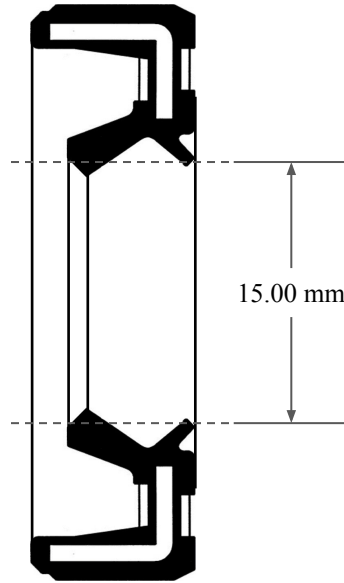

5.00 mm

15.00 mm

24.00 mm

 <b>GLOBAL O-RING</b> and SEAL ALL-AROUND BETTER	PART NUMBER <b>MOS1034KC</b>
14450 John F. Kennedy Blvd. Houston, TX 77032	www.globaloring.com
Information in this drawing is provided for reference only	

Metric Oil Seal - Nitrile Style KC  
DUAL LIP NO SPR, RBR OD