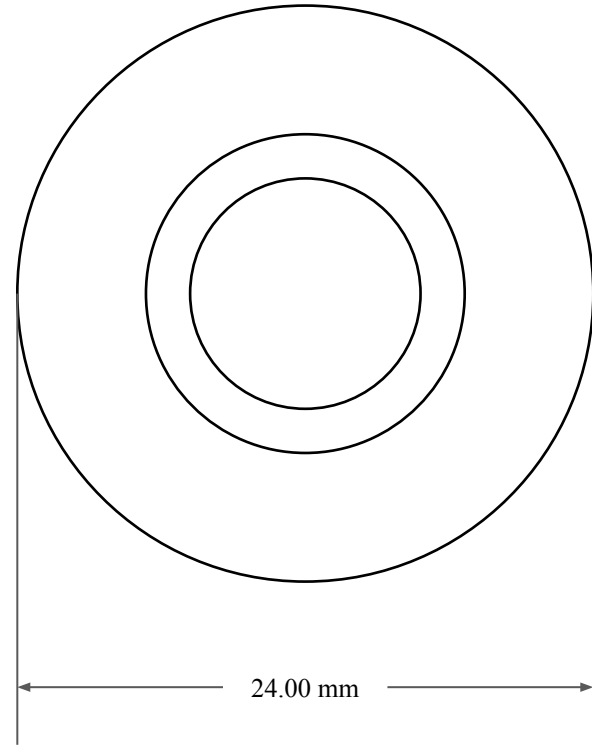

5.00 mm

15.00 mm

24.00 mm

 <b>GLOBAL O-RING</b> and SEAL ALL-AROUND BETTER	PART NUMBER <b>MOS1034KC</b>
14450 John F. Kennedy Blvd. Houston, TX 77032	www.globaloring.com
Information in this drawing is provided for reference only	

Metric Oil Seal - Nitrile Style KC  
DUAL LIP NO SPR, RBR OD