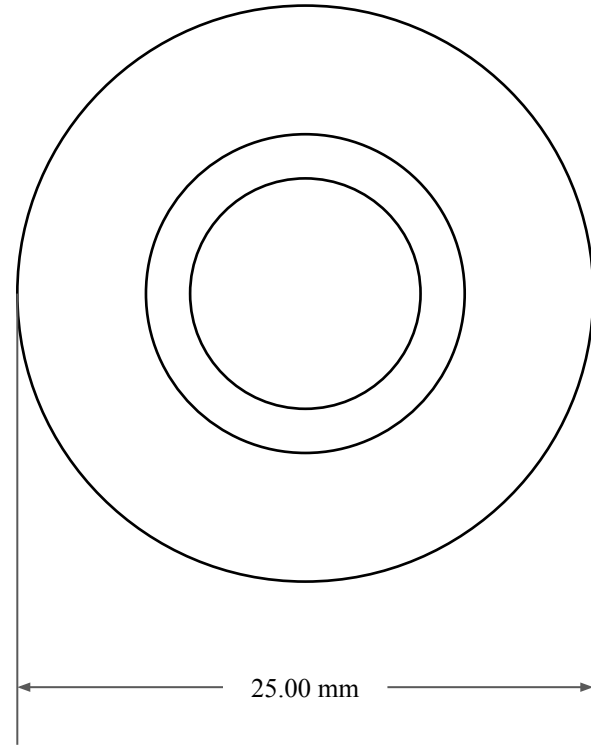

3.00 mm

15.00 mm

25.00 mm

 GLOBAL O-RING and SEAL ALL-AROUND BETTER	PART NUMBER MOS1038KC
14450 John F. Kennedy Blvd. Houston, TX 77032	www.globaloring.com
Information in this drawing is provided for reference only	
Metric Oil Seal - Nitrile Style KC DUAL LIP NO SPR, RBR OD	