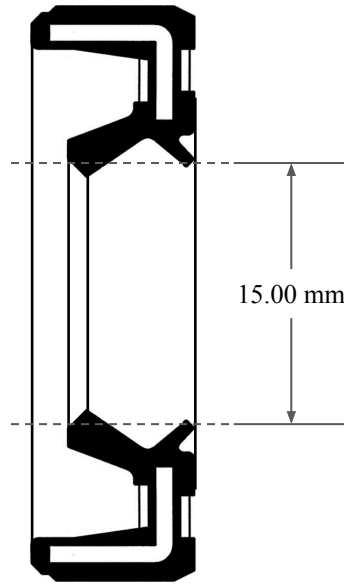

3.00 mm

15.00 mm

25.00 mm

 GLOBAL O-RING and SEAL ALL-AROUND BETTER	PART NUMBER MOS1038KC
14450 John F. Kennedy Blvd. Houston, TX 77032	www.globaloring.com
Information in this drawing is provided for reference only	
Metric Oil Seal - Nitrile Style KC DUAL LIP NO SPR, RBR OD	