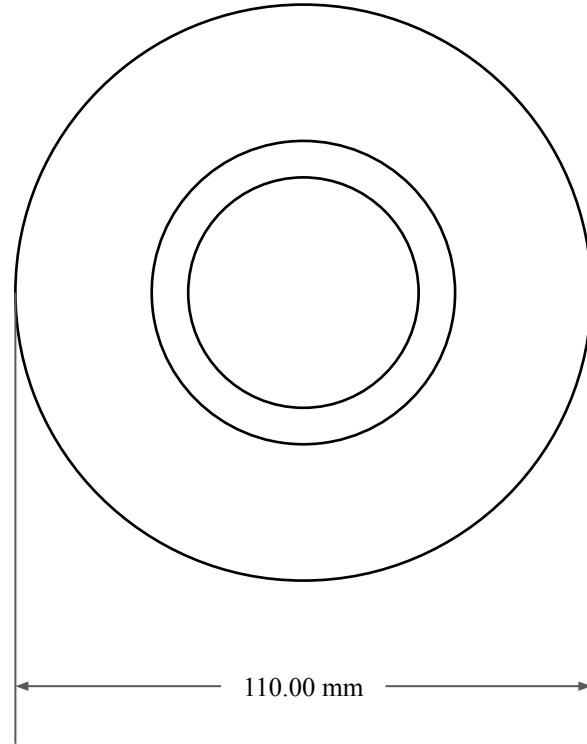

110.00 mm

14450 John F. Kennedy Blvd.
Houston, TX 77032

www.globaloring.com

PART
NUMBER

MOS10545TB2

Metric Oil Seal - Nitrile Style TB2
DUAL LIP W/ SPR, MTL OD