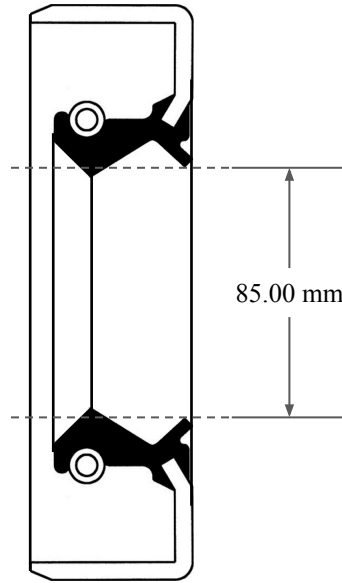

12.00
mm

85.00 mm