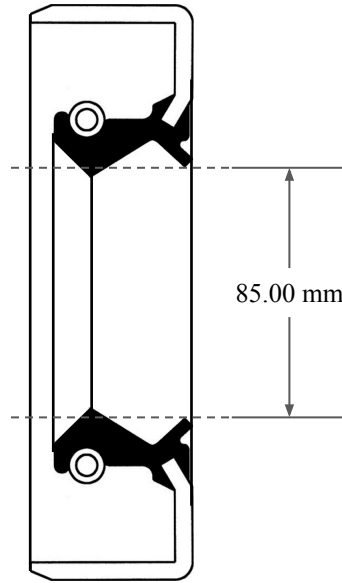

13.00
mm

85.00 mm

115.00 mm

 <p>GLOBAL O-RING and SEAL ALL-AROUND BETTER</p>	PART NUMBER MOS10555TB2
14450 John F. Kennedy Blvd. Houston, TX 77032	www.globaloring.com
Information in this drawing is provided for reference only	
Metric Oil Seal - Nitrile Style TB2 DUAL LIP W/ SPR, MTL OD	