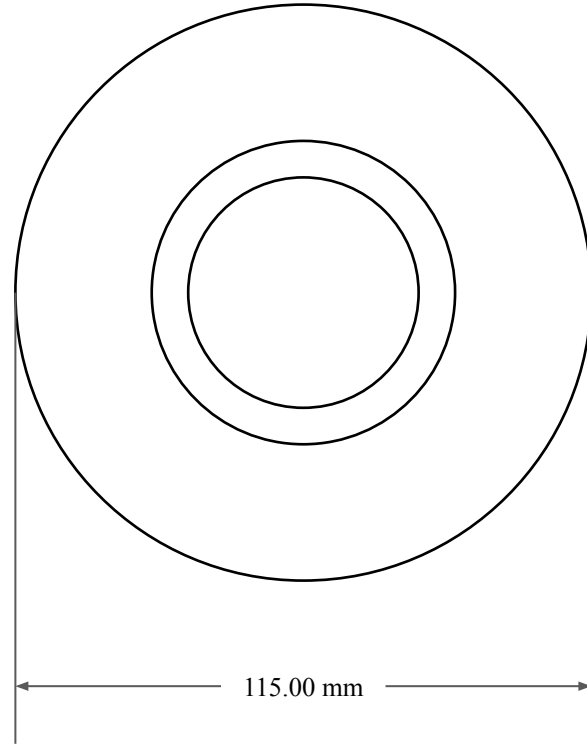

13.00
mm

85.00 mm

115.00 mm

 <p>GLOBAL O-RING and SEAL ALL-AROUND BETTER</p>	PART NUMBER MOS10555TB2
14450 John F. Kennedy Blvd. Houston, TX 77032	www.globaloring.com
Information in this drawing is provided for reference only	
Metric Oil Seal - Nitrile Style TB2 DUAL LIP W/ SPR, MTL OD	