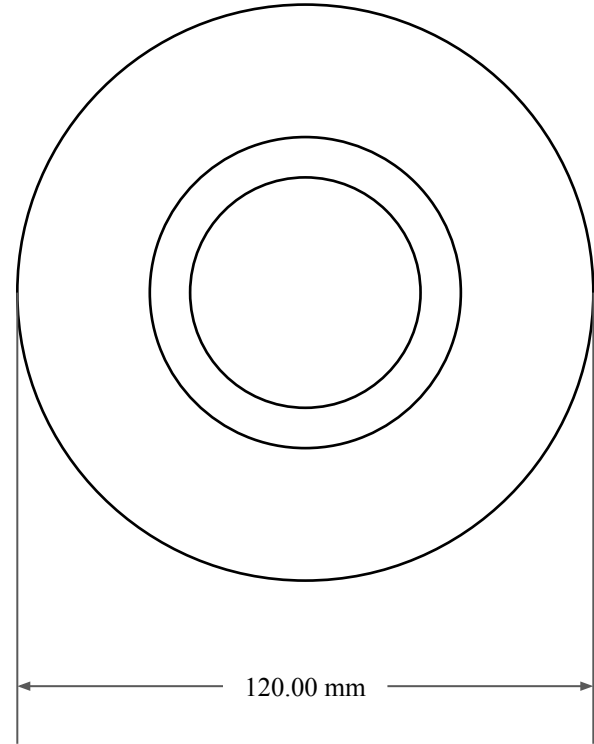

15.00
mm

90.00 mm

120.00 mm

 <p>GLOBAL O-RING and SEAL ALL-AROUND BETTER</p>	PART NUMBER MOS10877TA2
14450 John F. Kennedy Blvd. Houston, TX 77032	www.globaloring.com Metric Oil Seal - Nitrile Style TA2 DUAL LIP W/ SPR, MTL OD W/ RFG
Information in this drawing is provided for reference only	

PLATE