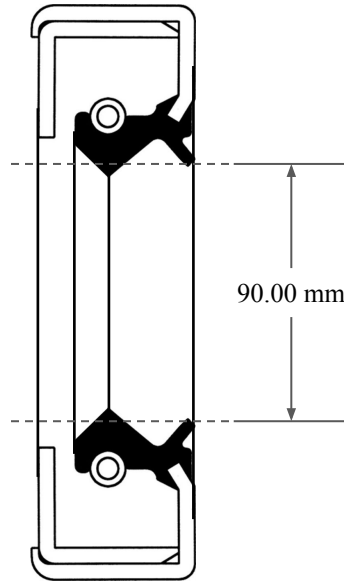

15.00
mm

90.00 mm

120.00 mm

 <p>GLOBAL O-RING and SEAL ALL-AROUND BETTER</p>	PART NUMBER MOS10877TA2
14450 John F. Kennedy Blvd. Houston, TX 77032	www.globaloring.com Metric Oil Seal - Nitrile Style TA2 DUAL LIP W/ SPR, MTL OD W/ RFG
Information in this drawing is provided for reference only	

PLATE