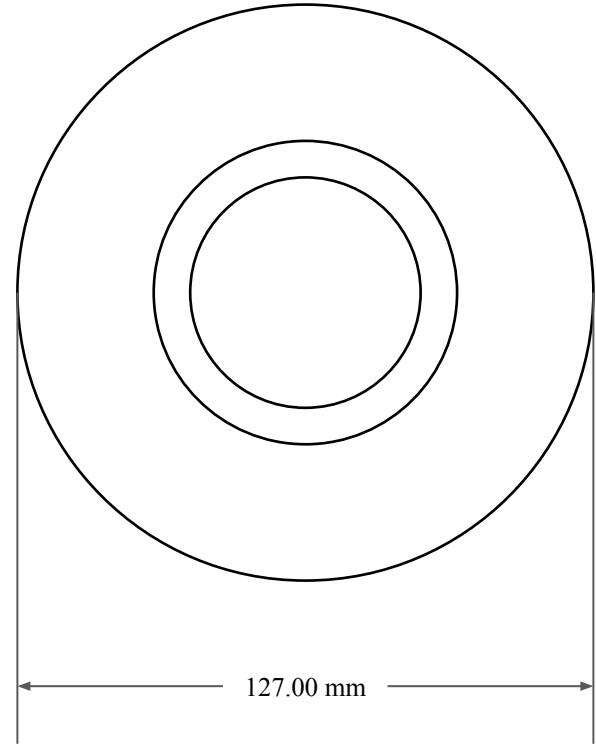

13.00
mm

90.00 mm

127.00 mm

 <p>GLOBAL O-RING and SEAL ALL-AROUND BETTER</p>	PART NUMBER MOS10885TB2
14450 John F. Kennedy Blvd. Houston, TX 77032	www.globaloring.com
Information in this drawing is provided for reference only	
Metric Oil Seal - Nitrile Style TB2 DUAL LIP W/ SPR, MTL OD	