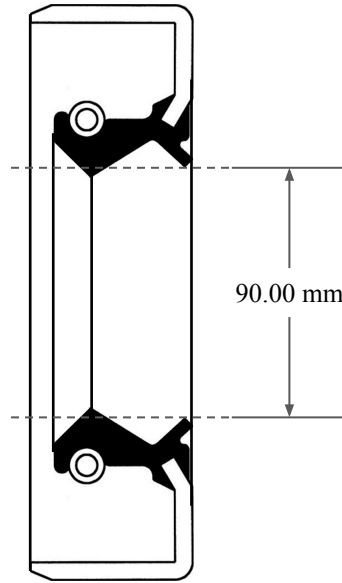

13.00
mm

90.00 mm

127.00 mm

 <p>GLOBAL O-RING and SEAL ALL-AROUND BETTER</p>	PART NUMBER MOS10885TB2
14450 John F. Kennedy Blvd. Houston, TX 77032	www.globaloring.com
Information in this drawing is provided for reference only	
Metric Oil Seal - Nitrile Style TB2 DUAL LIP W/ SPR, MTL OD	