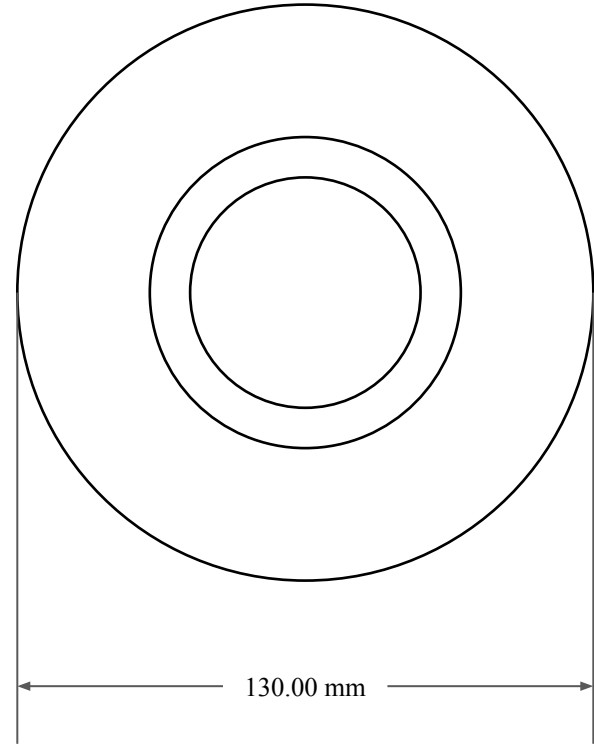

15.00
mm

90.00 mm

130.00 mm

 <p>GLOBAL O-RING and SEAL ALL-AROUND BETTER</p>	PART NUMBER MOS10889TA2
14450 John F. Kennedy Blvd. Houston, TX 77032	www.globaloring.com Metric Oil Seal - Nitrile Style TA2 DUAL LIP W/ SPR, MTL OD W/ RFG
Information in this drawing is provided for reference only PLATE	