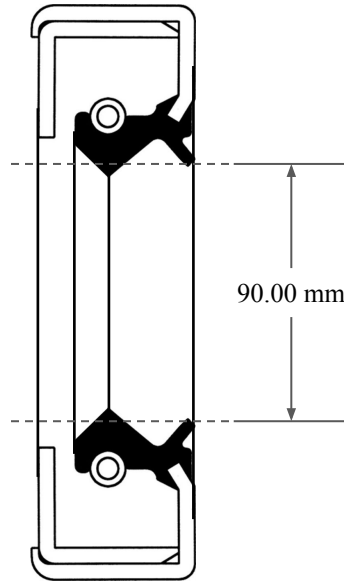

15.00
mm

90.00 mm

130.00 mm

 <p>GLOBAL O-RING and SEAL ALL-AROUND BETTER</p>	PART NUMBER MOS10889TA2
14450 John F. Kennedy Blvd. Houston, TX 77032	www.globaloring.com Metric Oil Seal - Nitrile Style TA2 DUAL LIP W/ SPR, MTL OD W/ RFG
Information in this drawing is provided for reference only PLATE	