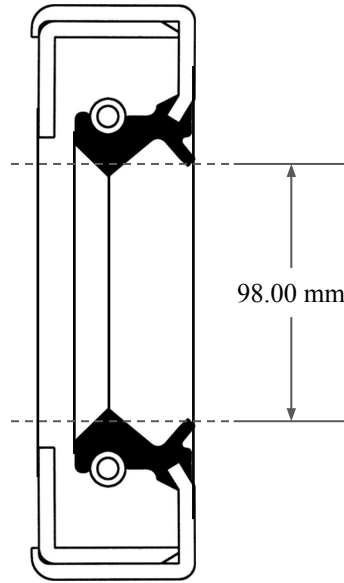

12.00
mm

98.00 mm

130.00 mm

 <p>GLOBAL O-RING and SEAL ALL-AROUND BETTER</p>	PART NUMBER MOS11206TA2
14450 John F. Kennedy Blvd. Houston, TX 77032	www.globaloring.com Metric Oil Seal - Nitrile Style TA2 DUAL LIP W/ SPR, MTL OD W/ RFG
Information in this drawing is provided for reference only PLATE	