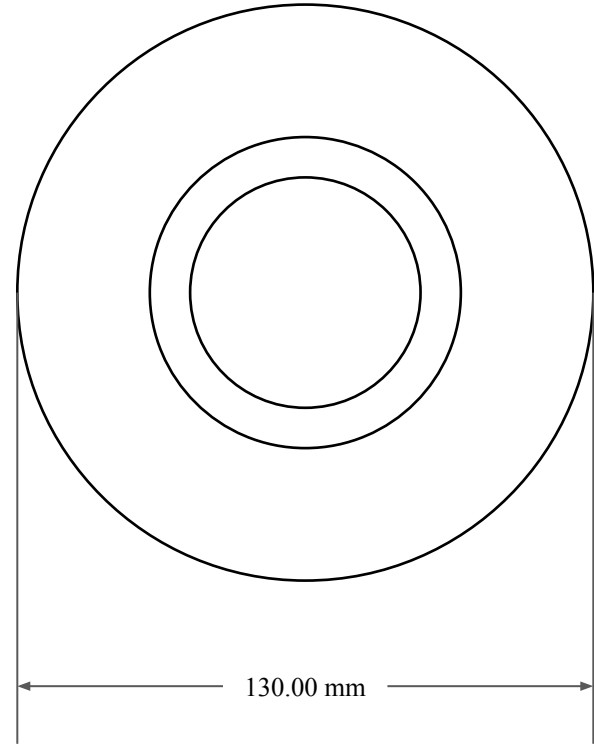

12.00
mm

98.00 mm

130.00 mm

 <p>GLOBAL O-RING and SEAL ALL-AROUND BETTER</p>	PART NUMBER MOS11206TA2
14450 John F. Kennedy Blvd. Houston, TX 77032	www.globaloring.com Metric Oil Seal - Nitrile Style TA2 DUAL LIP W/ SPR, MTL OD W/ RFG
Information in this drawing is provided for reference only PLATE	