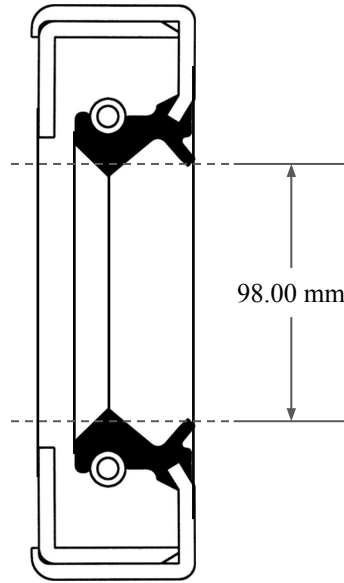

19.00
mm

98.00 mm

145.00 mm

 <p>GLOBAL O-RING and SEAL ALL-AROUND BETTER</p>	PART NUMBER MOS11208TA2
14450 John F. Kennedy Blvd. Houston, TX 77032	Metric Oil Seal - Nitrile Style TA2 DUAL LIP W/ SPR, MTL OD W/ RFG
Information in this drawing is provided for reference only	

PLATE