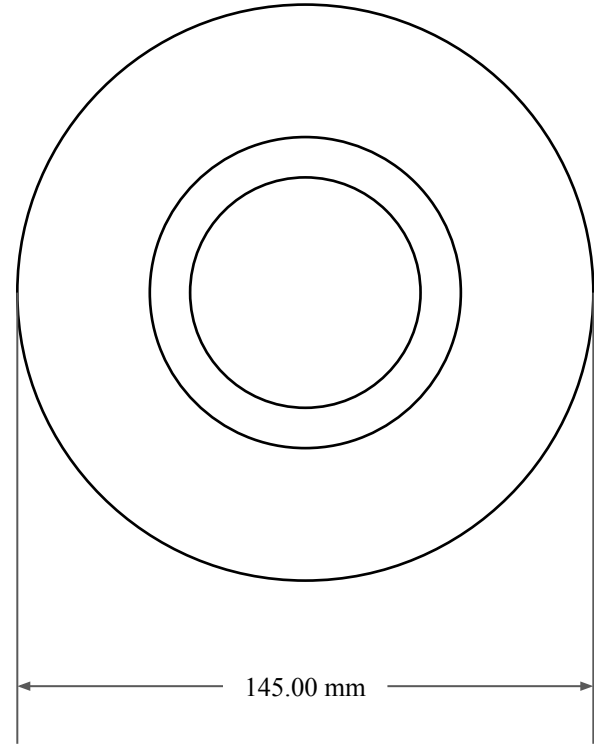

19.00
mm

98.00 mm

145.00 mm

 <p>GLOBAL O-RING and SEAL ALL-AROUND BETTER</p>	PART NUMBER MOS11208TA2
14450 John F. Kennedy Blvd. Houston, TX 77032	Metric Oil Seal - Nitrile Style TA2 DUAL LIP W/ SPR, MTL OD W/ RFG
Information in this drawing is provided for reference only	

PLATE