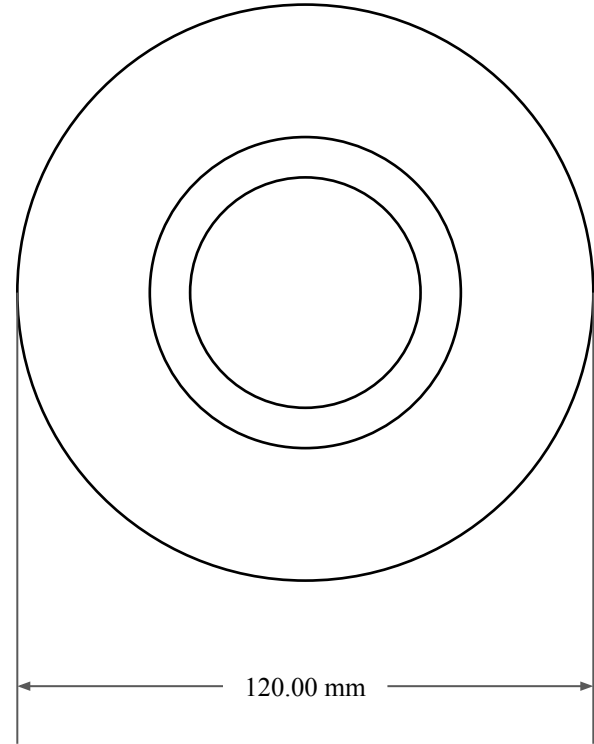

13.00  
mm

100.00 mm

120.00 mm

 <p><b>GLOBAL O-RING</b> and SEAL ALL-AROUND BETTER</p>	PART NUMBER <b>MOS11295TA2</b>
14450 John F. Kennedy Blvd. Houston, TX 77032 <a href="http://www.globaloring.com">www.globaloring.com</a>	Metric Oil Seal - Nitrile Style TA2 DUAL LIP W/ SPR, MTL OD W/ RFG
Information in this drawing is provided for reference only <b>PLATE</b>	