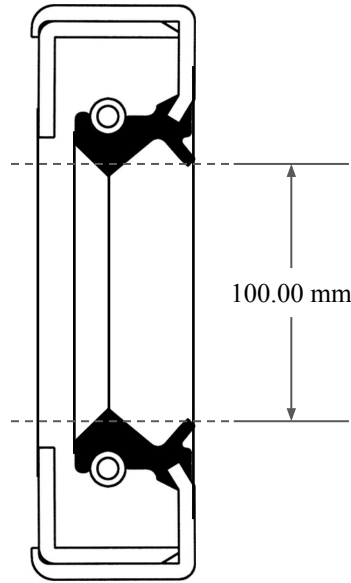

13.00  
mm

100.00 mm

120.00 mm

 <p><b>GLOBAL O-RING</b> and SEAL ALL-AROUND BETTER</p>	PART NUMBER <b>MOS11295TA2</b>
14450 John F. Kennedy Blvd. Houston, TX 77032 <a href="http://www.globaloring.com">www.globaloring.com</a>	Metric Oil Seal - Nitrile Style TA2 DUAL LIP W/ SPR, MTL OD W/ RFG
Information in this drawing is provided for reference only <b>PLATE</b>	