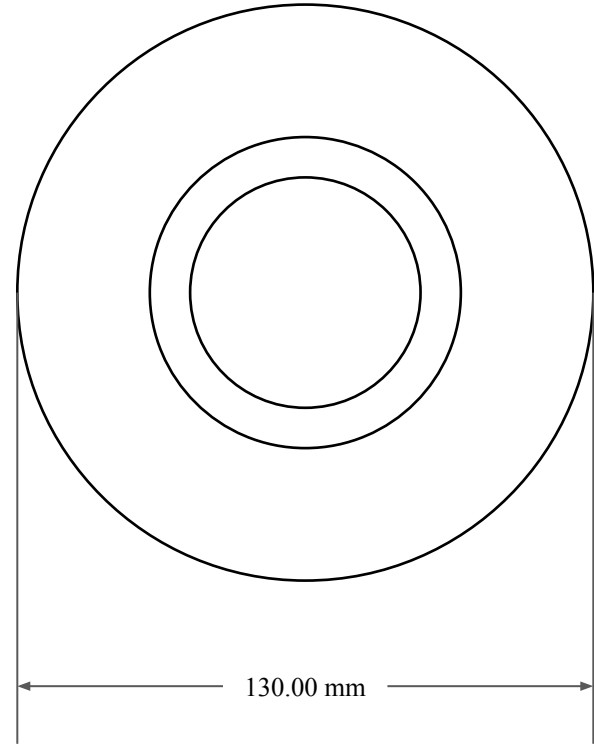

12.00  
mm

100.00 mm

130.00 mm

 <p><b>GLOBAL O-RING</b> and SEAL ALL-AROUND BETTER</p>	PART NUMBER <b>MOS11320TA2</b>
14450 John F. Kennedy Blvd. Houston, TX 77032 <a href="http://www.globaloring.com">www.globaloring.com</a>	Metric Oil Seal - Nitrile Style TA2 DUAL LIP W/ SPR, MTL OD W/ RFG
Information in this drawing is provided for reference only <b>PLATE</b>	