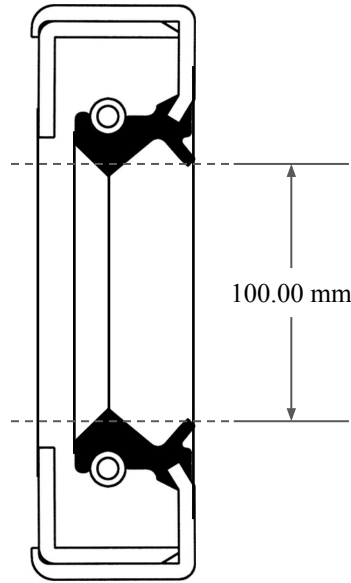

12.00  
mm

100.00 mm

130.00 mm

 <p><b>GLOBAL O-RING</b> and SEAL ALL-AROUND BETTER</p>	PART NUMBER <b>MOS11320TA2</b>
14450 John F. Kennedy Blvd. Houston, TX 77032 <a href="http://www.globaloring.com">www.globaloring.com</a>	Metric Oil Seal - Nitrile Style TA2 DUAL LIP W/ SPR, MTL OD W/ RFG
Information in this drawing is provided for reference only <b>PLATE</b>	