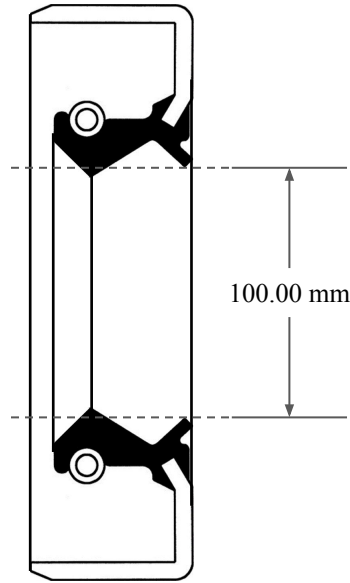

13.00  
mm

100.00 mm

135.00 mm

 <b>GLOBAL O-RING</b> and SEAL ALL-AROUND BETTER	PART NUMBER <b>MOS11329TB2</b>
14450 John F. Kennedy Blvd. Houston, TX 77032	www.globaloring.com
Information in this drawing is provided for reference only	

Metric Oil Seal - Nitrile Style TB2  
DUAL LIP W/ SPR, MTL OD