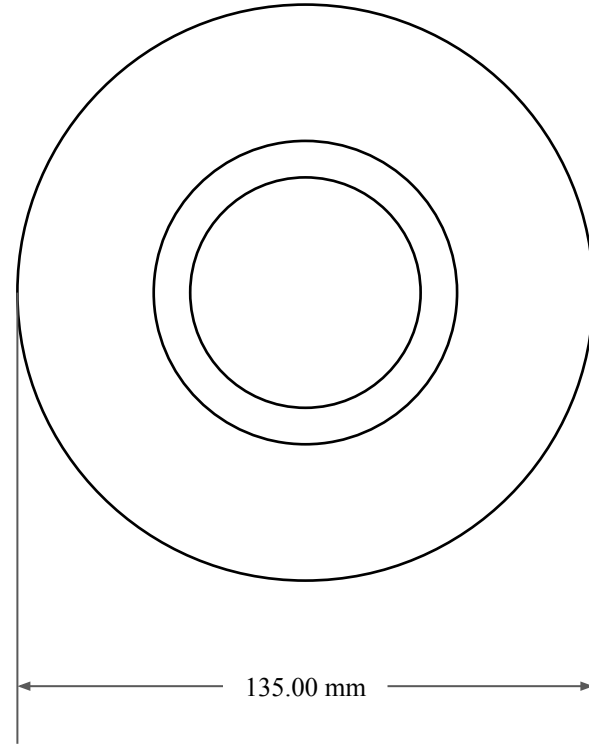

13.00  
mm

100.00 mm

135.00 mm

 <b>GLOBAL O-RING</b> and SEAL ALL-AROUND BETTER	PART NUMBER <b>MOS11329TB2</b>
14450 John F. Kennedy Blvd. Houston, TX 77032	www.globaloring.com
Information in this drawing is provided for reference only	

Metric Oil Seal - Nitrile Style TB2  
DUAL LIP W/ SPR, MTL OD