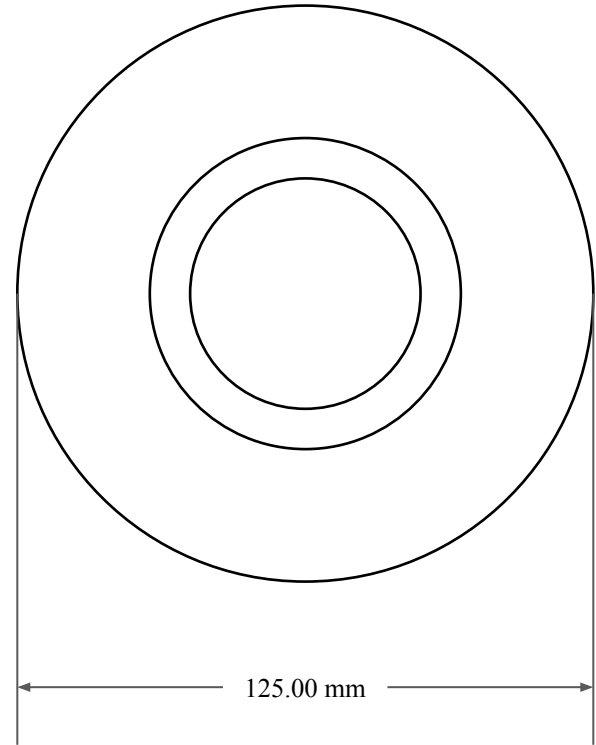

13.00  
mm

105.00 mm

125.00 mm

 <b>GLOBAL O-RING</b> and SEAL ALL-AROUND BETTER	PART NUMBER <b>MOS11568TA2</b>
14450 John F. Kennedy Blvd. Houston, TX 77032 <a href="http://www.globaloring.com">www.globaloring.com</a>	Metric Oil Seal - Nitrile Style TA2 DUAL LIP W/ SPR, MTL OD W/ RFG
Information in this drawing is provided for reference only	
<b>PLATE</b>	