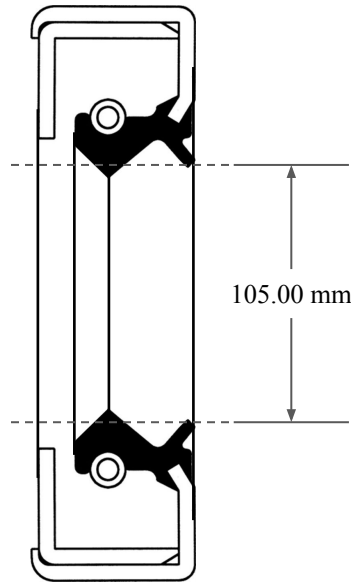

13.00  
mm

105.00 mm

125.00 mm

 <b>GLOBAL O-RING</b> and SEAL ALL-AROUND BETTER	PART NUMBER <b>MOS11568TA2</b>
14450 John F. Kennedy Blvd. Houston, TX 77032 <a href="http://www.globaloring.com">www.globaloring.com</a>	Metric Oil Seal - Nitrile Style TA2 DUAL LIP W/ SPR, MTL OD W/ RFG
Information in this drawing is provided for reference only	
<b>PLATE</b>	