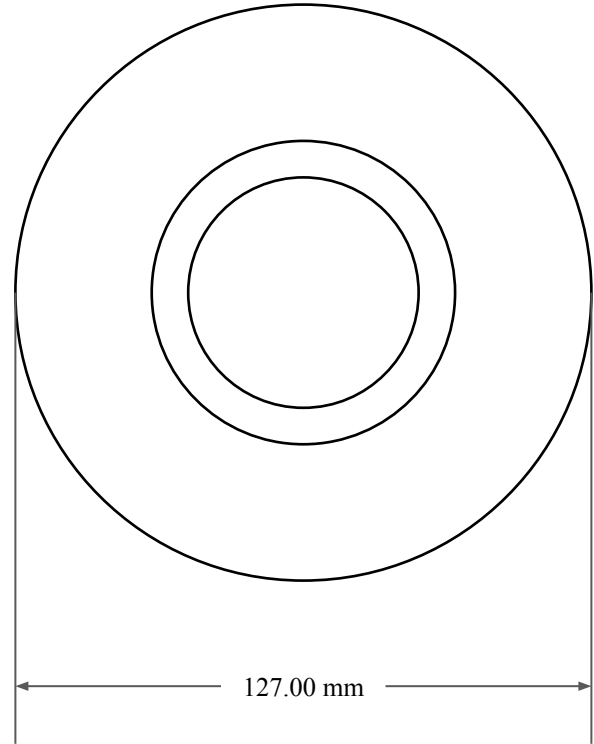

13.00
mm

105.00 mm

127.00 mm

 <p>GLOBAL O-RING and SEAL ALL-AROUND BETTER</p>	PART NUMBER MOS11570TB2
14450 John F. Kennedy Blvd. Houston, TX 77032	www.globaloring.com
Information in this drawing is provided for reference only	
Metric Oil Seal - Nitrile Style TB2 DUAL LIP W/ SPR, MTL OD	