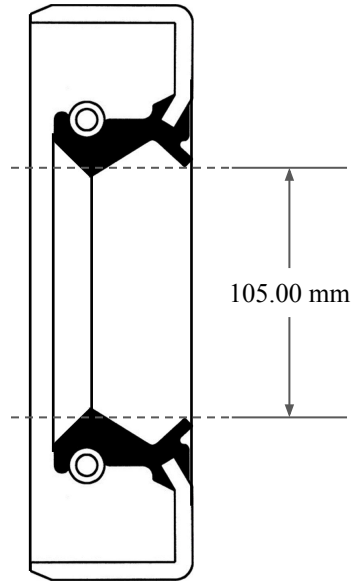

13.00
mm

105.00 mm

127.00 mm

 <p>GLOBAL O-RING and SEAL ALL-AROUND BETTER</p>	PART NUMBER MOS11570TB2
14450 John F. Kennedy Blvd. Houston, TX 77032	www.globaloring.com
Information in this drawing is provided for reference only	
Metric Oil Seal - Nitrile Style TB2 DUAL LIP W/ SPR, MTL OD	