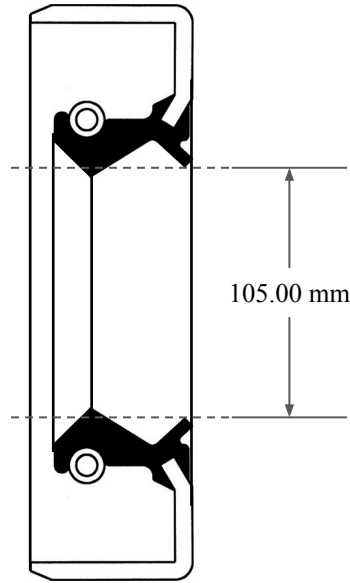

13.00
mm

105.00 mm

130.00 mm

 <p>GLOBAL O-RING and SEAL ALL-AROUND BETTER</p>	PART NUMBER MOS11575TB2
14450 John F. Kennedy Blvd. Houston, TX 77032	www.globaloring.com
Information in this drawing is provided for reference only	
Metric Oil Seal - Nitrile Style TB2 DUAL LIP W/ SPR, MTL OD	