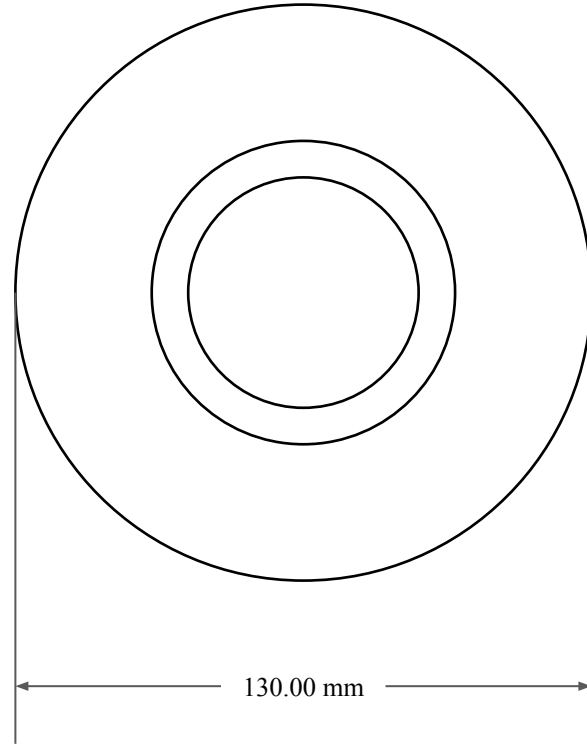

13.00
mm

105.00 mm

130.00 mm

 <p>GLOBAL O-RING and SEAL ALL-AROUND BETTER</p>	PART NUMBER MOS11575TB2
14450 John F. Kennedy Blvd. Houston, TX 77032	www.globaloring.com
Information in this drawing is provided for reference only	
Metric Oil Seal - Nitrile Style TB2 DUAL LIP W/ SPR, MTL OD	