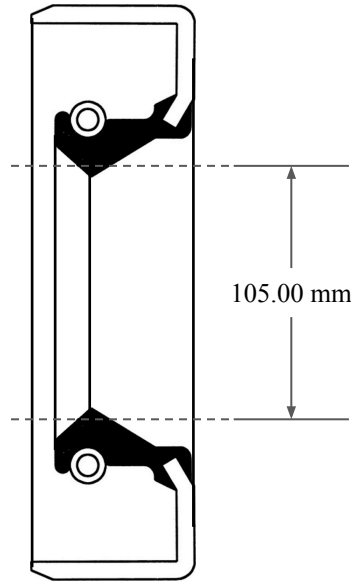

12.00
mm

105.00 mm

140.00 mm

 <p>GLOBAL O-RING and SEAL ALL-AROUND BETTER</p>	PART NUMBER MOS11587SB2
14450 John F. Kennedy Blvd. Houston, TX 77032	Metric Oil Seal - Nitrile Style SB2 SGL LIP W/ SPR, MTL OD
Information in this drawing is provided for reference only	