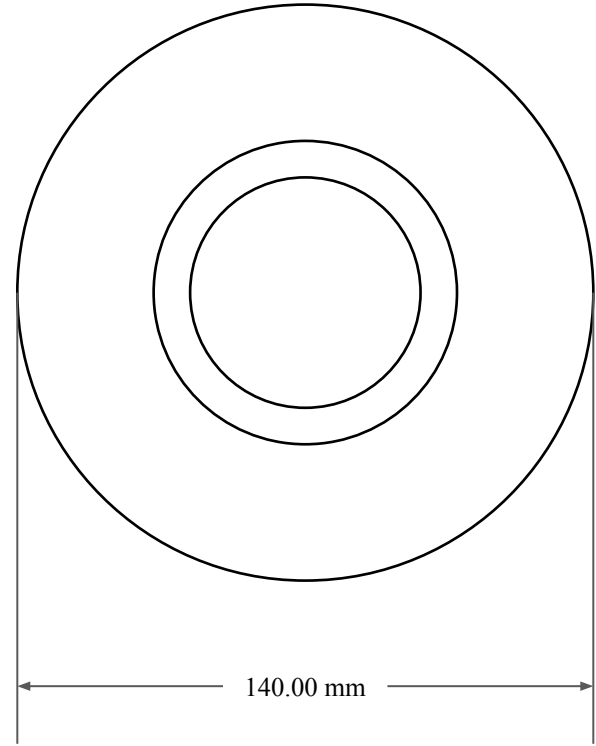

12.00
mm

105.00 mm

140.00 mm

 <p>GLOBAL O-RING and SEAL ALL-AROUND BETTER</p>	PART NUMBER MOS11587SB2
14450 John F. Kennedy Blvd. Houston, TX 77032	Metric Oil Seal - Nitrile Style SB2 SGL LIP W/ SPR, MTL OD
Information in this drawing is provided for reference only	