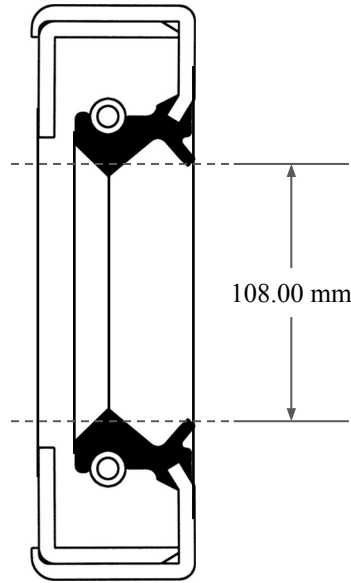

13.00
mm

108.00 mm

140.00 mm

| | |
|--|---|
|  <p>GLOBAL O-RING and SEAL ALL-AROUND BETTER</p> | PART NUMBER MOS11708TA2 |
| 14450 John F. Kennedy Blvd. Houston, TX 77032 www.globaloring.com | Metric Oil Seal - Nitrile Style TA2 DUAL LIP W/ SPR, MTL OD W/ RFG |
| Information in this drawing is provided for reference only PLATE | |