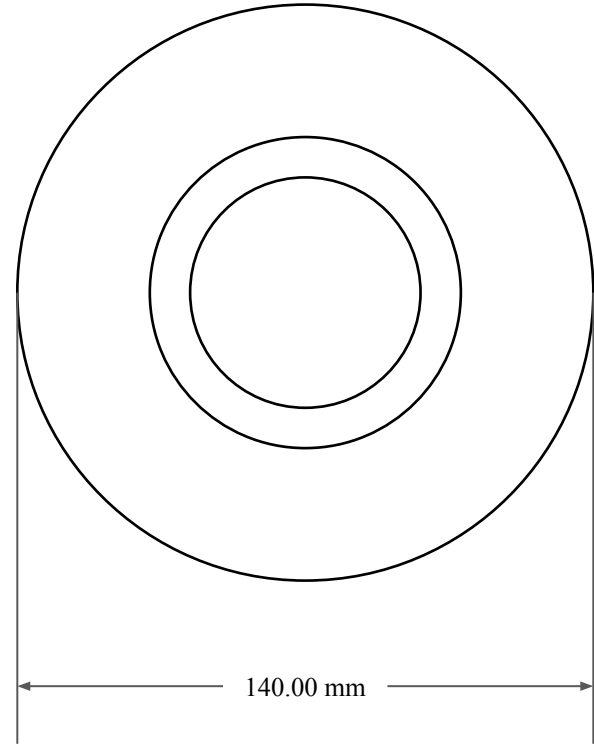

13.00
mm

108.00 mm

140.00 mm

| | |
|--|---|
|  <p>GLOBAL O-RING and SEAL ALL-AROUND BETTER</p> | PART NUMBER MOS11708TA2 |
| 14450 John F. Kennedy Blvd. Houston, TX 77032 www.globaloring.com | Metric Oil Seal - Nitrile Style TA2 DUAL LIP W/ SPR, MTL OD W/ RFG |
| Information in this drawing is provided for reference only PLATE | |