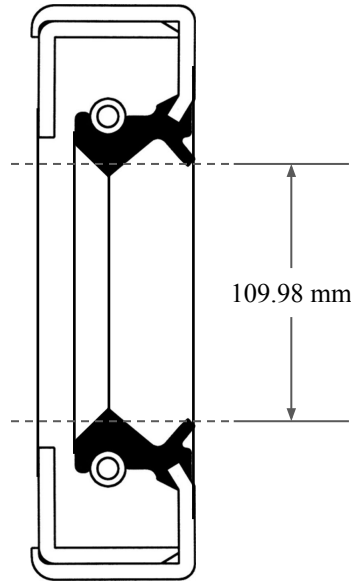

13.00  
mm

109.98 mm

150.00 mm

 <p><b>GLOBAL O-RING</b> and SEAL ALL-AROUND BETTER</p>	PART NUMBER <b>MOS11742TA2</b>
14450 John F. Kennedy Blvd. Houston, TX 77032	www.globaloring.com Metric Oil Seal - Nitrile Style TA2 DUAL LIP W/ SPR, MTL OD W/ RFG
Information in this drawing is provided for reference only <b>PLATE</b>	