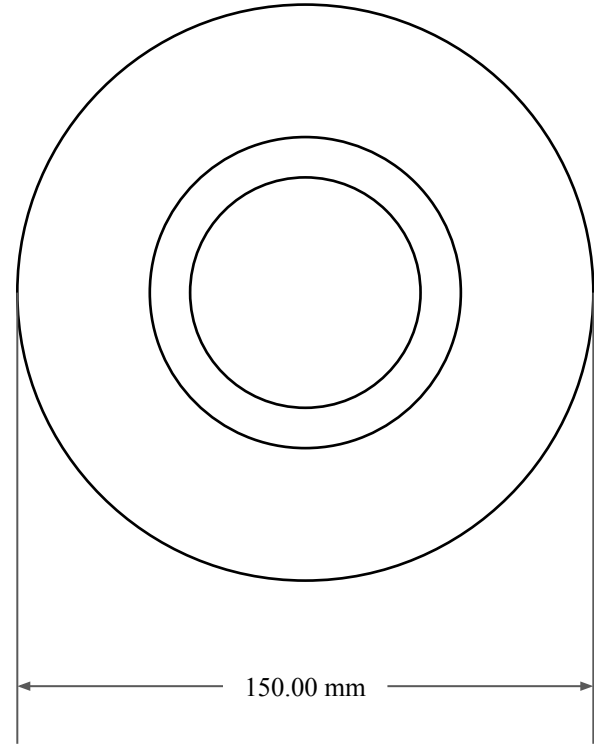

13.00  
mm

109.98 mm

150.00 mm

 <p><b>GLOBAL O-RING</b> and SEAL ALL-AROUND BETTER</p>	PART NUMBER <b>MOS11742TA2</b>
14450 John F. Kennedy Blvd. Houston, TX 77032	www.globaloring.com Metric Oil Seal - Nitrile Style TA2 DUAL LIP W/ SPR, MTL OD W/ RFG
Information in this drawing is provided for reference only <b>PLATE</b>	