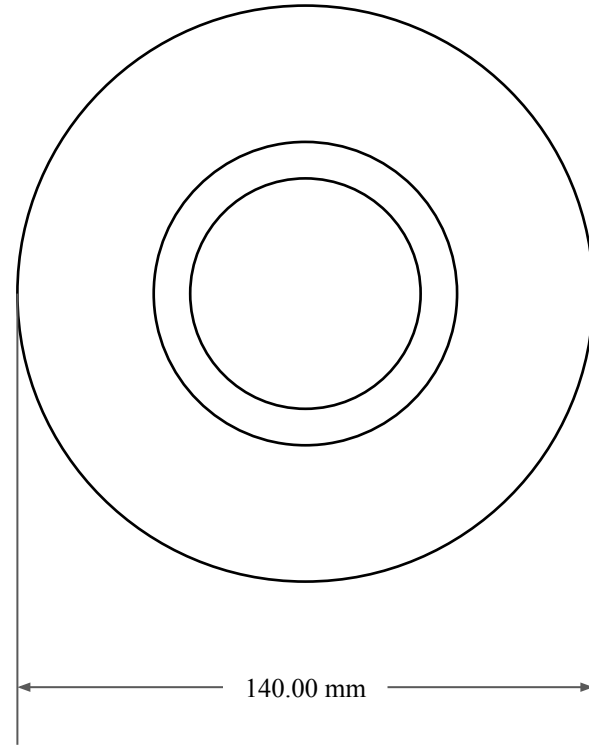

10.00 mm

115.00 mm

140.00 mm

 <p>GLOBAL O-RING and SEAL ALL-AROUND BETTER</p>	PART NUMBER MOS11974TB2
14450 John F. Kennedy Blvd. Houston, TX 77032	www.globaloring.com
Information in this drawing is provided for reference only	

Metric Oil Seal - Nitrile Style TB2
DUAL LIP W/ SPR, MTL OD