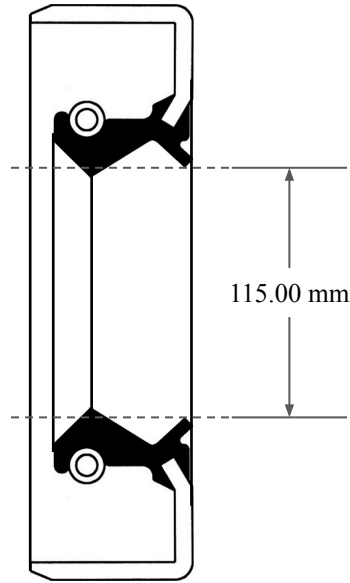

10.00 mm

115.00 mm

140.00 mm

 <p>GLOBAL O-RING and SEAL ALL-AROUND BETTER</p>	PART NUMBER MOS11974TB2
14450 John F. Kennedy Blvd. Houston, TX 77032	www.globaloring.com
Information in this drawing is provided for reference only	

Metric Oil Seal - Nitrile Style TB2
DUAL LIP W/ SPR, MTL OD