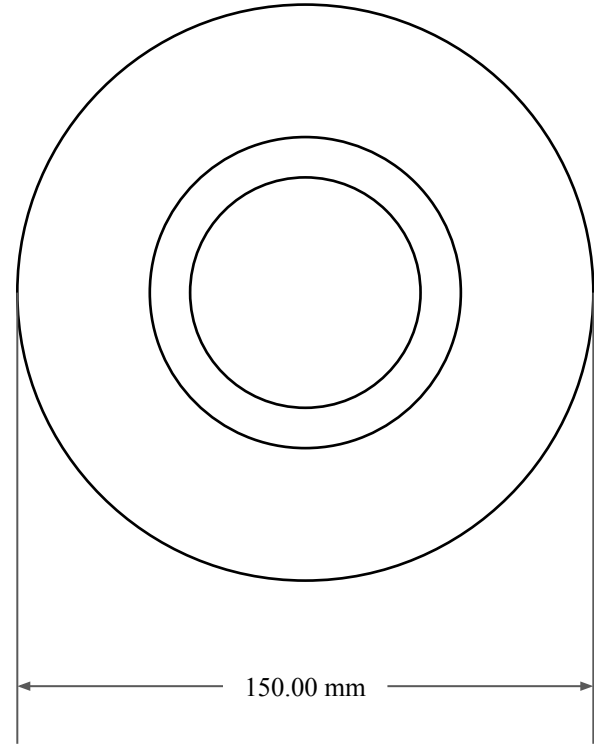

15.00  
mm

115.00 mm

150.00 mm

 <p><b>GLOBAL O-RING</b> and SEAL ALL-AROUND BETTER</p>	PART NUMBER <b>MOS11993TA2</b>
14450 John F. Kennedy Blvd. Houston, TX 77032 <a href="http://www.globaloring.com">www.globaloring.com</a>	Metric Oil Seal - Nitrile Style TA2 DUAL LIP W/ SPR, MTL OD W/ RFG
Information in this drawing is provided for reference only	

PLATE