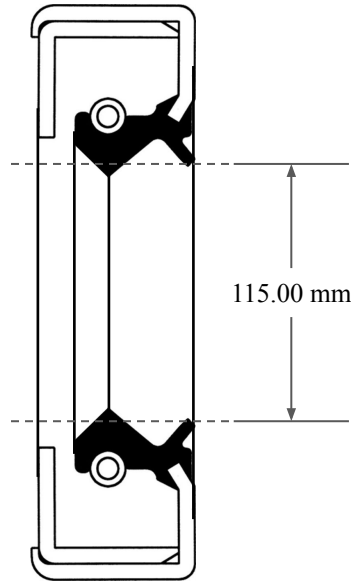

15.00  
mm

115.00 mm

150.00 mm

 <p><b>GLOBAL O-RING</b> and SEAL ALL-AROUND BETTER</p>	PART NUMBER <b>MOS11993TA2</b>
14450 John F. Kennedy Blvd. Houston, TX 77032 <a href="http://www.globaloring.com">www.globaloring.com</a>	Metric Oil Seal - Nitrile Style TA2 DUAL LIP W/ SPR, MTL OD W/ RFG
Information in this drawing is provided for reference only	

PLATE