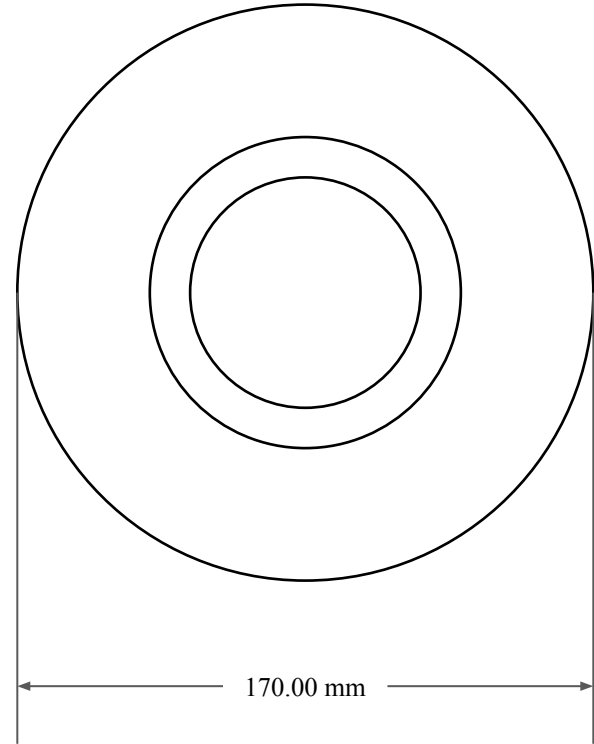

12.00
mm

115.00 mm

170.00 mm

 <p>GLOBAL O-RING and SEAL ALL-AROUND BETTER</p>	PART NUMBER MOS12001TA2
14450 John F. Kennedy Blvd. Houston, TX 77032 www.globaloring.com	Metric Oil Seal - Nitrile Style TA2 DUAL LIP W/ SPR, MTL OD W/ RFG
Information in this drawing is provided for reference only PLATE	