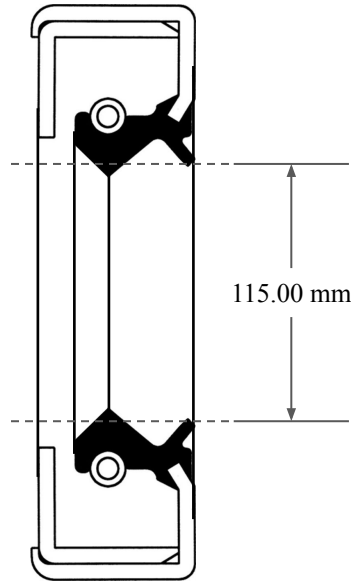

12.00
mm

115.00 mm

170.00 mm

 <p>GLOBAL O-RING and SEAL ALL-AROUND BETTER</p>	PART NUMBER MOS12001TA2
14450 John F. Kennedy Blvd. Houston, TX 77032 www.globaloring.com	Metric Oil Seal - Nitrile Style TA2 DUAL LIP W/ SPR, MTL OD W/ RFG
Information in this drawing is provided for reference only PLATE	