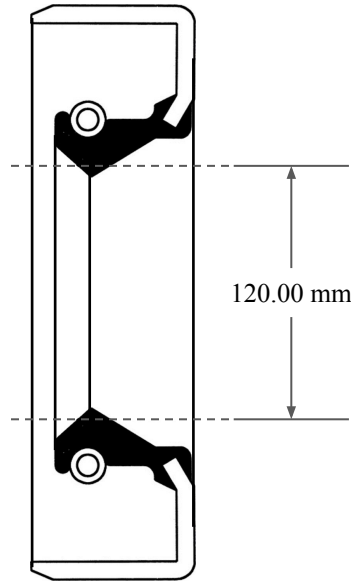

12.00
mm

120.00 mm

150.00 mm

 ALL-AROUND BETTER	PART NUMBER MOS12125SB2
14450 John F. Kennedy Blvd. Houston, TX 77032	Metric Oil Seal - Nitrile Style SB2 SGL LIP W/ SPR, MTL OD
Information in this drawing is provided for reference only	