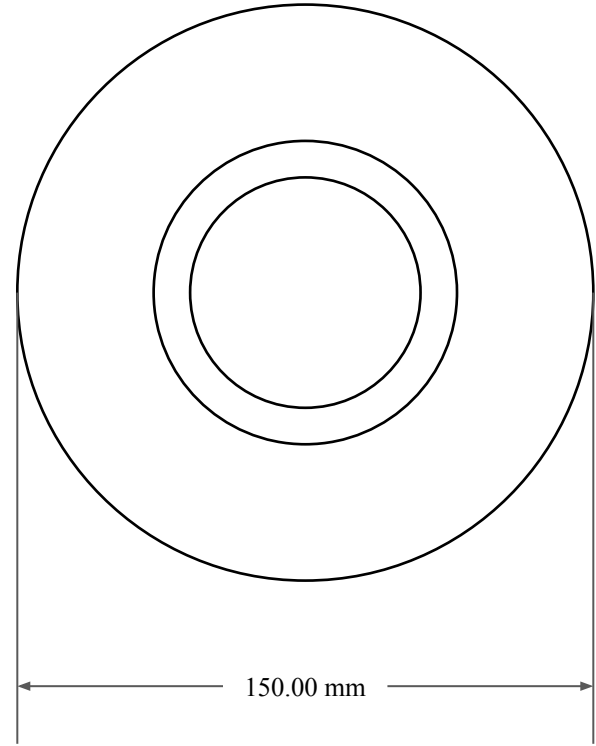

12.00
mm

120.00 mm

150.00 mm

 ALL-AROUND BETTER	PART NUMBER MOS12125SB2
14450 John F. Kennedy Blvd. Houston, TX 77032	Metric Oil Seal - Nitrile Style SB2 SGL LIP W/ SPR, MTL OD
Information in this drawing is provided for reference only	