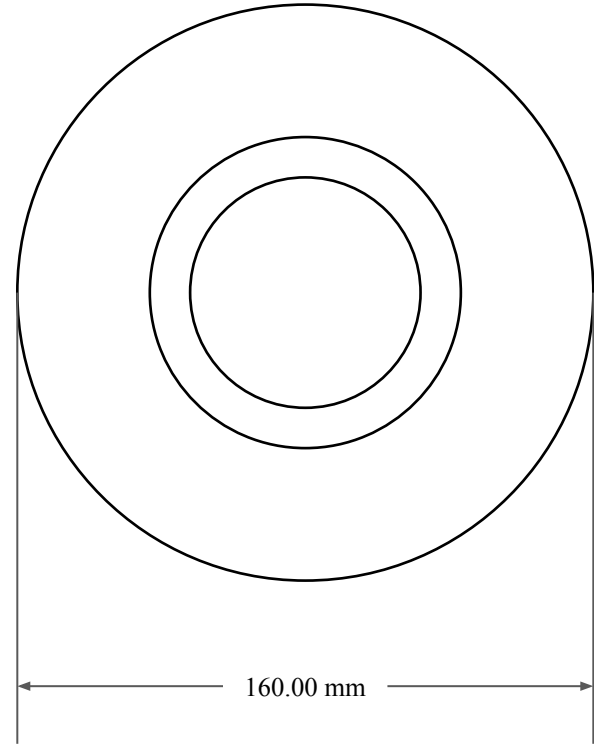

15.00
mm

120.00 mm

160.00 mm

 <p>GLOBAL O-RING and SEAL ALL-AROUND BETTER</p>	PART NUMBER MOS12144TA2
14450 John F. Kennedy Blvd. Houston, TX 77032 www.globaloring.com	Metric Oil Seal - Nitrile Style TA2 DUAL LIP W/ SPR, MTL OD W/ RFG
Information in this drawing is provided for reference only PLATE	