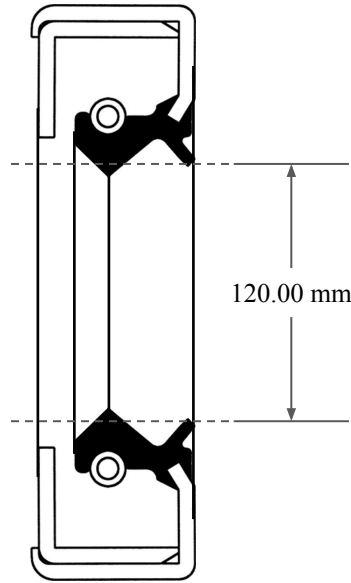

15.00
mm

120.00 mm

160.00 mm

 <p>GLOBAL O-RING and SEAL ALL-AROUND BETTER</p>	PART NUMBER MOS12144TA2
14450 John F. Kennedy Blvd. Houston, TX 77032 www.globaloring.com	Metric Oil Seal - Nitrile Style TA2 DUAL LIP W/ SPR, MTL OD W/ RFG
Information in this drawing is provided for reference only PLATE	