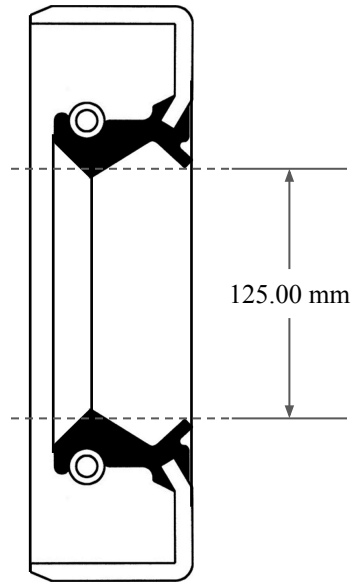

13.00 mm

125.00 mm

160.00 mm

|  |  |
|--|--|
|  <b>GLOBAL O-RING<br/>and SEAL</b><br>ALL-AROUND BETTER | PART<br>NUMBER<br><b>MOS12290TB2</b>                                   |
| 14450 John F. Kennedy Blvd.<br>Houston, TX 77032<br><a href="http://www.globaloring.com">www.globaloring.com</a>                             | <b>Metric Oil Seal - Nitrile Style TB2<br/>DUAL LIP W/ SPR, MTL OD</b> |
| Information in this drawing is provided for reference only   |  |