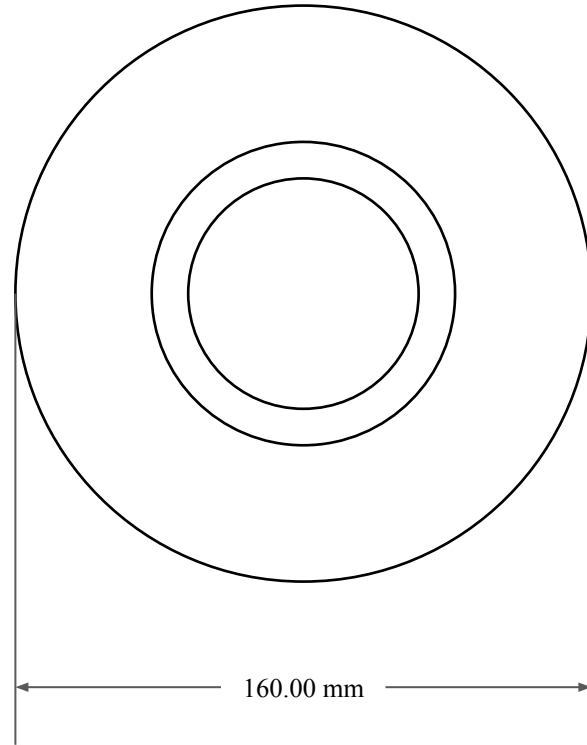

13.00 mm

125.00 mm

160.00 mm

|  |  |
|--|--|
|  <b>GLOBAL O-RING<br/>and SEAL</b><br>ALL-AROUND BETTER | PART<br>NUMBER<br><b>MOS12290TB2</b>                                   |
| 14450 John F. Kennedy Blvd.<br>Houston, TX 77032<br><a href="http://www.globaloring.com">www.globaloring.com</a>                             | <b>Metric Oil Seal - Nitrile Style TB2<br/>DUAL LIP W/ SPR, MTL OD</b> |
| Information in this drawing is provided for reference only   |  |