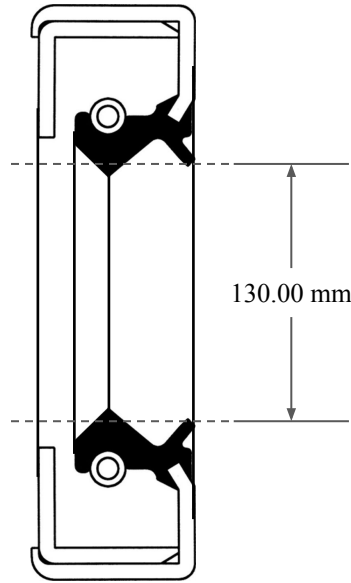

14.00
mm

130.00 mm

160.00 mm

 <p>GLOBAL O-RING and SEAL ALL-AROUND BETTER</p>	PART NUMBER MOS12422TA2
14450 John F. Kennedy Blvd. Houston, TX 77032 www.globaloring.com	Metric Oil Seal - Nitrile Style TA2 DUAL LIP W/ SPR, MTL OD W/ RFG
Information in this drawing is provided for reference only	
PLATE	