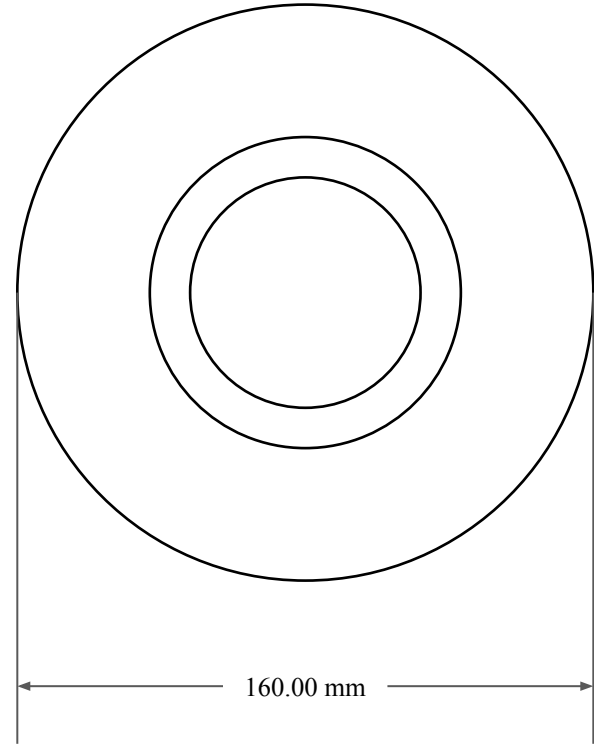

14.00
mm

130.00 mm

160.00 mm

 <p>GLOBAL O-RING and SEAL ALL-AROUND BETTER</p>	PART NUMBER MOS12422TA2
14450 John F. Kennedy Blvd. Houston, TX 77032 www.globaloring.com	Metric Oil Seal - Nitrile Style TA2 DUAL LIP W/ SPR, MTL OD W/ RFG
Information in this drawing is provided for reference only	
PLATE	