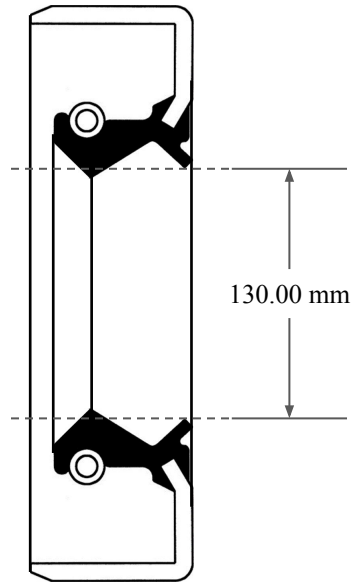

14.00 mm

130.00 mm

160.00 mm

 <b>GLOBAL O-RING</b> and SEAL ALL-AROUND BETTER	PART NUMBER <b>MOS12422TB2</b>
14450 John F. Kennedy Blvd. Houston, TX 77032	www.globaloring.com
Information in this drawing is provided for reference only	
<b>Metric Oil Seal - Nitrile Style TB2</b> <b>DUAL LIP W/ SPR, MTL OD</b>	