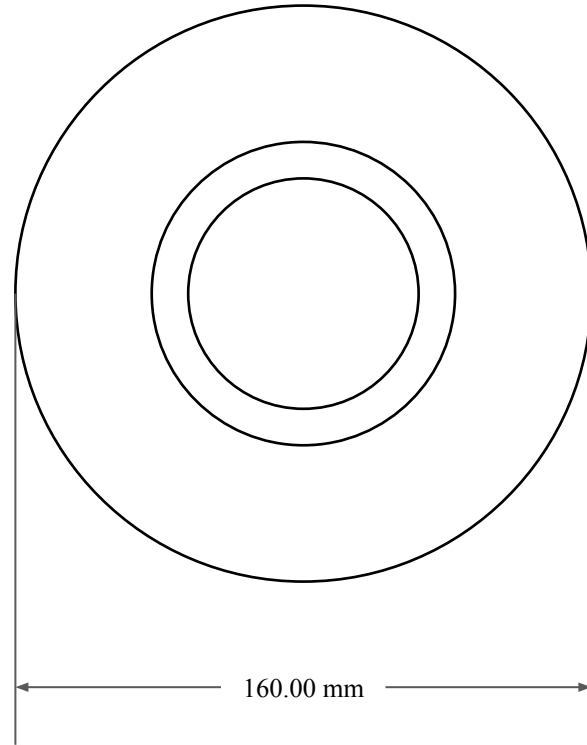

14.00 mm

130.00 mm

160.00 mm

 <b>GLOBAL O-RING</b> and SEAL ALL-AROUND BETTER	PART NUMBER <b>MOS12422TB2</b>
14450 John F. Kennedy Blvd. Houston, TX 77032	www.globaloring.com
Information in this drawing is provided for reference only	
<b>Metric Oil Seal - Nitrile Style TB2</b> <b>DUAL LIP W/ SPR, MTL OD</b>	